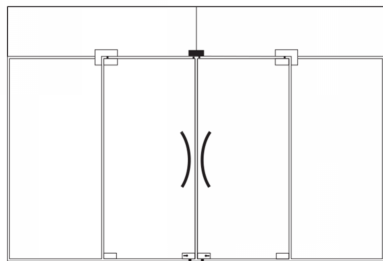

Double Over Panel Connector With Stopper - Satin Stainless (Model: KGT70SS)

- With two reversible stop inserts for single action to make door swing in or out.

Attributes:

Product Code: KGT70SS

Unit Of Sale: Each