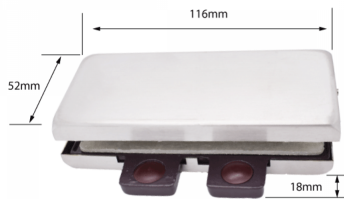

Double Over Panel Connector With Stopper - Satin Stainless (Model: KGT70SS)

- With two reversible stop inserts for single action to make door swing in or out.

Attributes:

Product Code: KGT70SS

Unit Of Sale: Each