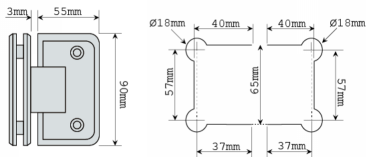

Shannon Range - 90 Degree Glass To Glass Shower Hinge - SC ( Model: JHI304SC )

- Shower door hinge is finished in Satin chrome.
- Self closing from 25° either direction.
- For glass thickness 8mm to 12mm.
- Shower door hinge is manufactured from high quality brass.
- Max weight up to 45kg per pair.
- Complete with Stainless Steel screws & wall plugs.
- Very economical shower door hinge.