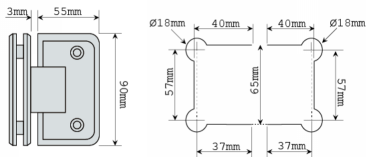

Shannon Range - 90 Degree Glass To Glass Shower Hinge - PC (Model: JHI304PC)

- Shower door hinge is finished in Polished chrome.
- Self closing from 25° either direction.
- Shower door hinge is for glass thickness of 8mm to 12mm.
- Manufactured from high quality brass.
- Max weight up to 45kg per pair.
- Complete with Stainless Steel screws & wall plugs.
- Very economical shower door hinge.