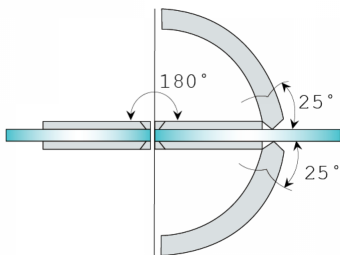

Shannon Range - 180 Degree Glass To Glass Shower Hinge - PC ( Model: JHI303PC )

- Shower door hinge finished in Polished chrome.
- Self closing from 25° either direction.
- Shower door hinge is for glass thickness of 8mm to 12mm.
- Manufactured from high quality brass.
- Max weight up to 45kg per pair.
- Complete with Stainless Steel screws & wall plugs.
- Very economical shower door hinge.