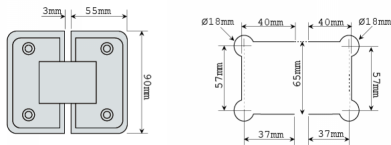

Shannon Range - 180 Degree Glass To Glass Shower Hinge - PC ( Model: JHI303PC )

- Shower door hinge finished in Polished chrome.
- Self closing from 25° either direction.
- Shower door hinge is for glass thickness of 8mm to 12mm.
- Manufactured from high quality brass.
- Max weight up to 45kg per pair.
- Complete with Stainless Steel screws & wall plugs.
- Very economical shower door hinge.