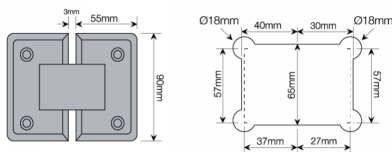

Shannon Range - 135 Degree Glass To Glass Shower Hinge - SC (Model: JHI302SC)

- Shower door hinge finished in Satin chrome.
- Self closing shower door hinge from 25° either direction.
- For glass thickness 8mm to 12mm.
- Manufactured from high quality brass.
- Max weight up to 45kg per pair.
- Shower door hinge comes complete with Stainless Steel screws & wall plugs.
- Very economical.