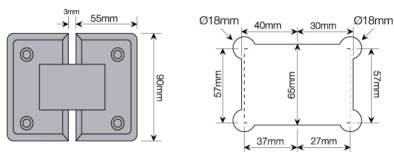

Shannon Range - 135 Degree Glass To Glass Shower Hinge - PC ( Model: JHI302PC )

- Shower door hinge finished in Polished chrome.
- Self closing from 25° either direction.
- For glass thickness 8mm to 12mm.
- Manufactured from high quality brass.
- Max weight for the shower door hinge is up to 45kg per pair.
- Complete with Stainless Steel screws & wall plugs.
- Very economical shower door hinge.