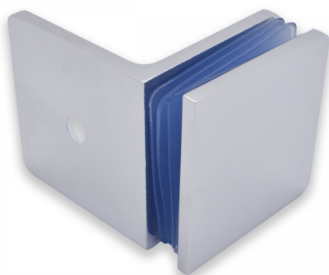

90 degree Wall To Glass Fixing - Polished Chrome ( Model: JH726PC )

- 90° wall to glass fixing.
- Suitable for 8mm to 10mm thick glass.
- 14mm diameter hole in glass required.

Attributes:

**Product Code:** JH726PC