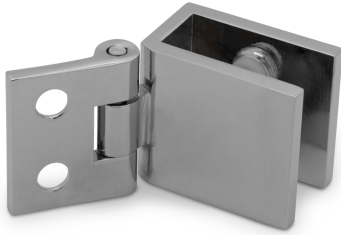

Non Drill Hinge - Wall To Glass - 5-8mm ( Model: I0081 )

- Suitable for 5mm to 8mm thick glass.
- Polished Chrome Finish.
- No glass drilling required.
- Loading weight 8kgs per pair

Attributes:

**Product Code:** I0081

**Unit Of Sale:** Pair