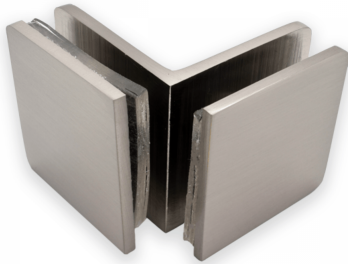

90 Degree Glass To Glass Fixing - Satin Chrome (Model: JH725SC)

- 90° glass to glass fixing.
- Suitable for 8mm to 10mm thick glass.
- 14mm diameter hole in glass required.

Attributes:

Product Code: JH725SC