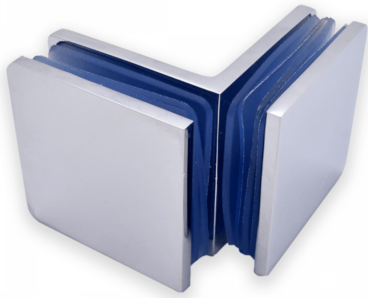

90 Degree Glass To Glass Fixing - Polished Chrome (Model: JH725PC)

- 90° glass to glass fixing.
- Suitable for 8mm to 10mm thick glass.
- 14mm diameter hole in glass required.

Attributes:

Product Code: JH725PC