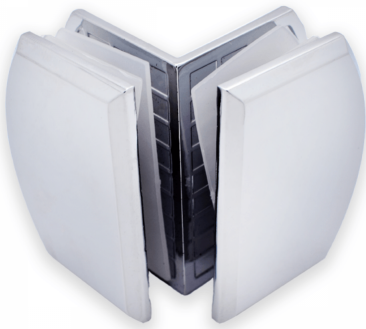

Glass To Glass 90 Degree Pod Fixing Polished Chrome ( Model: JH705PC )

- Suitable for 8mm to 10mm thick glass.
- 16mm diameter hole in glass required.

**Attributes:**

**Product Code:** JH705PC

**Unit Of Sale:** Each