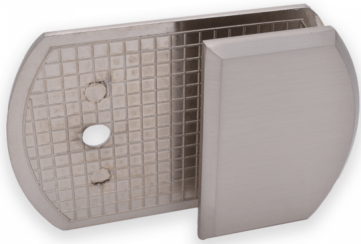

Glass To Panel 180 Degree Pod Fixing Satin Chrome (Model: JH703SC)

- Suitable for 8mm to 10mm thick glass.
- 16mm diameter hole in glass required.

Attributes:

Product Code: JH703SC

Unit Of Sale: Each