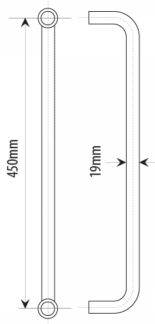

450mm Door Handle 19mm Dia. Polished Chrome (Model: JH01EPC)

- Shower Door Handle is constructed of heavy wall SUS 304 stainless steel tubing.
- Shower Door Handle is 450mm long with a handle diameter of 19mm.
- Door handle finished in Polished Chrome.
- 10mm hole required in glass for the door handle to fit.