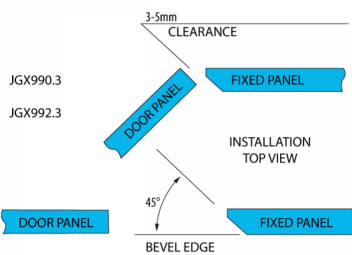

90 Degree - Glass to Glass Shower Hinge - Polished Chrome (Model: JGX992.4PC)

- Glass Thickness: 10mm or 12mm tempered safety glass.
- Max. Door Weight: Using 2 hinges for 37kg, 3 hinges for 55kg.
- Max. Door Width: 2 hinges for 800mm, 3 hinges for 900mm.
- Complete with gaskets, stainless steel screws & wall plugs.

Attributes:

Product Code: JGX992.4PC

Unit Of Sale: 1 Hinge

POLISHED CHROME FINISH