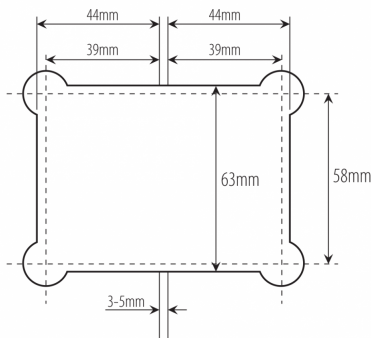

90 Degree - Glass to Glass Shower Hinge - Polished Chrome (Model: JGX992.4PC)

- Glass Thickness: 10mm or 12mm tempered safety glass.
- Max. Door Weight: Using 2 hinges for 37kg, 3 hinges for 55kg.
- Max. Door Width: 2 hinges for 800mm, 3 hinges for 900mm.
- Complete with gaskets, stainless steel screws & wall plugs.

Attributes:

Product Code: JGX992.4PC

Unit Of Sale: 1 Hinge

POLISHED CHROME FINISH