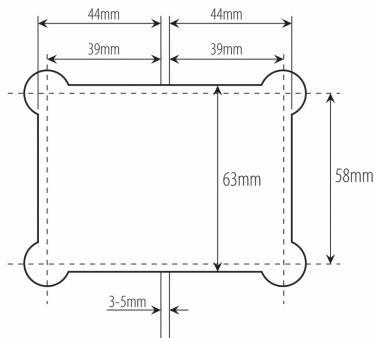

135 Degree - Glass to Glass Shower Hinge - Polished Chrome (Model: JGX992.3PC)

- Glass Thickness: 10mm or 12mm tempered safety glass.
- Max. Door Weight: Using 2 hinges for 37kg, 3 hinges for 55kg.
- Max. Door Width: 2 hinges for 800mm, 3 hinges for 900mm.
- Complete with gaskets, stainless steel screws & wall plugs.

Attributes:

Product Code: JGX992.3PC

Unit Of Sale: 1 Hinge

POLISHED CHROME FINISH