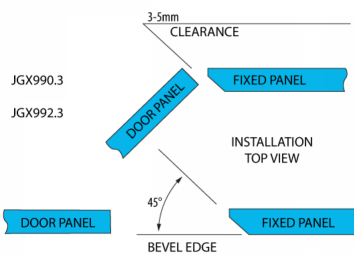

135 Degree - Glass to Glass Shower Hinge - Polished Chrome (Model: JGX992.3PC)

- Glass Thickness: 10mm or 12mm tempered safety glass.
- Max. Door Weight: Using 2 hinges for 37kg, 3 hinges for 55kg.
- Max. Door Width: 2 hinges for 800mm, 3 hinges for 900mm.
- Complete with gaskets, stainless steel screws & wall plugs.

Attributes:

Product Code: JGX992.3PC

Unit Of Sale: 1 Hinge

POLISHED CHROME FINISH