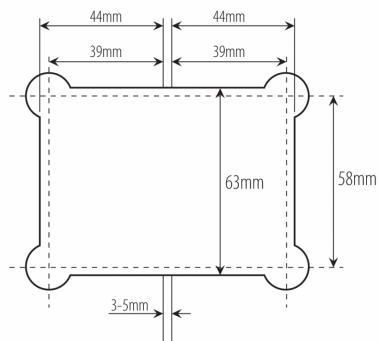

180 Degree - Glass to Glass Shower Hinge - Satin Chrome (Model: JGX992.2SC)

- Glass Thickness: 10mm or 12mm tempered safety glass.
- Max. Door Weight: Using 2 hinges for 37kg, 3 hinges for 55kg.
- Max. Door Width: 2 hinges for 800mm, 3 hinges for 900mm.
- Complete with gaskets, stainless steel screws & wall plugs.