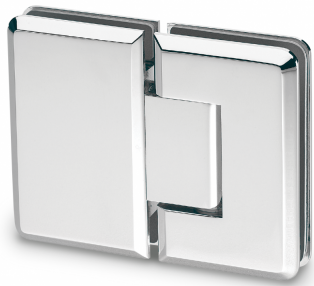

180 Degree - Glass to Glass Shower Hinge - Satin Chrome (Model: JGX992.2SC)

- Glass Thickness: 10mm or 12mm tempered safety glass.
- Max. Door Weight: Using 2 hinges for 37kg, 3 hinges for 55kg.
- Max. Door Width: 2 hinges for 800mm, 3 hinges for 900mm.
- Complete with gaskets, stainless steel screws & wall plugs.

Attributes:

Product Code: JGX992.2SC

Unit Of Sale: 1 Hinge

SATIN CHROME FINISH