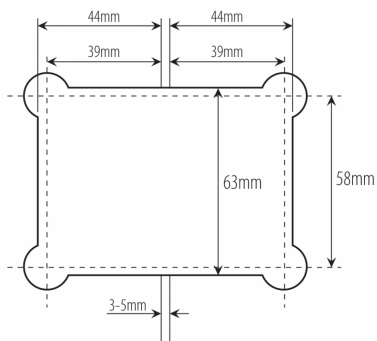

180 Degree - Glass to Glass Shower Hinge - Polished Chrome ( Model: JGX992.2PC )

- Glass Thickness: 10mm or 12mm tempered safety glass.
- Max. Door Weight: Using 2 hinges for 37kg, 3 hinges for 55kg.
- Max. Door Width: 2 hinges for 800mm, 3 hinges for 900mm.
- Complete with gaskets, stainless steel screws & wall plugs.

**Attributes:**

**Product Code:** JGX992.2PC

**Unit Of Sale:** 1 Hinge

POLISHED CHROME FINISH