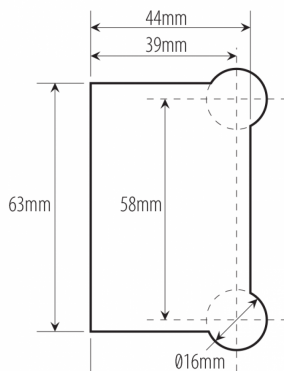

Wall Mount Shower Hinge - One Side Fixing - Polished Chrome (Model: JGX992.1BPC)

- Glass Thickness: 10mm or 12mm tempered safety glass.
- Max. Door Weight: Using 2 hinges for 37kg, 3 hinges for 55kg.
- Max. Door Width: 2 hinges for 800mm, 3 hinges for 900mm.
- Complete with gaskets, stainless steel screws & wall plugs.

THIS NOTCH WILL MAKE GLASS CLOSE TO WALL

Attributes:

Product Code: JGX992.1BPC

Unit Of Sale: 1 Hinge

POLISHED CHROME FINISH