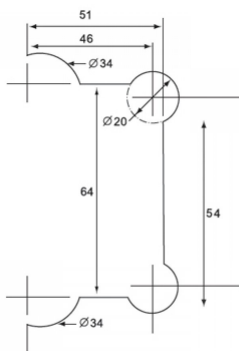

Wall Mount Shower Hinge - One Side Fixing - Polished Chrome (Model: JGX992.1BPC)

- Glass Thickness: 10mm or 12mm tempered safety glass.
- Max. Door Weight: Using 2 hinges for 37kg, 3 hinges for 55kg.
- Max. Door Width: 2 hinges for 800mm, 3 hinges for 900mm.
- Complete with gaskets, stainless steel screws & wall plugs.

THIS NOTCH WILL MAKE GLASS CLOSE TO WALL

Attributes:

Product Code: JGX992.1BPC

Unit Of Sale: 1 Hinge

POLISHED CHROME FINISH