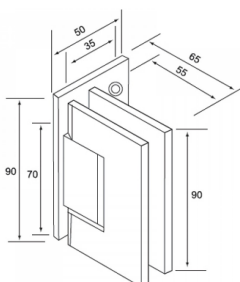

Wall Mount Shower Hinge - One Side Fixing - Polished Chrome (Model: JGX992.1BPC)

- Glass Thickness: 10mm or 12mm tempered safety glass.
- Max. Door Weight: Using 2 hinges for 37kg, 3 hinges for 55kg.
- Max. Door Width: 2 hinges for 800mm, 3 hinges for 900mm.
- Complete with gaskets, stainless steel screws & wall plugs.

THIS NOTCH WILL MAKE GLASS CLOSE TO WALL

Attributes:

Product Code: JGX992.1BPC

Unit Of Sale: 1 Hinge

POLISHED CHROME FINISH