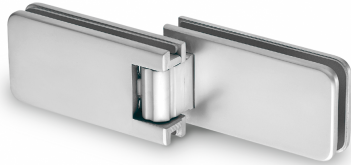

**180 Degree - Folding Glass to Glass Shower - Polished Chrome ( Model: JGX991.5PC )**

- Glass Thickness: 8mm or 10mm tempered safety glass.
- Max. Door Weight: Using 2 hinges for 40kg, 3 hinges for 50kg.
- Max. Door Width: 2 hinges for 800mm, 3 hinges for 900mm.
- Complete with gaskets, stainless steel screws & wall plugs.

**Attributes:**

**Product Code:** JGX991.5PC

**Unit Of Sale:** 1 Hinge

POLISHED CHROME FINISH