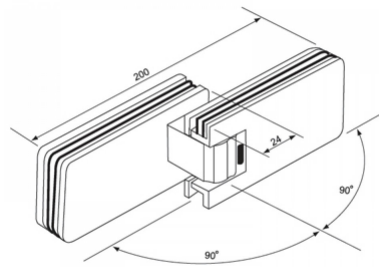

**180 Degree - Folding Glass to Glass Shower - Polished Chrome ( Model: JGX991.5PC )**

- Glass Thickness: 8mm or 10mm tempered safety glass.
- Max. Door Weight: Using 2 hinges for 40kg, 3 hinges for 50kg.
- Max. Door Width: 2 hinges for 800mm, 3 hinges for 900mm.
- Complete with gaskets, stainless steel screws & wall plugs.

**Attributes:**

**Product Code:** JGX991.5PC

**Unit Of Sale:** 1 Hinge

POLISHED CHROME FINISH