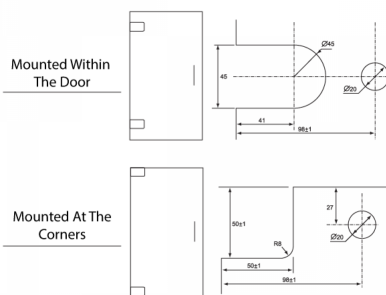

POLISHED CHROME FINISH