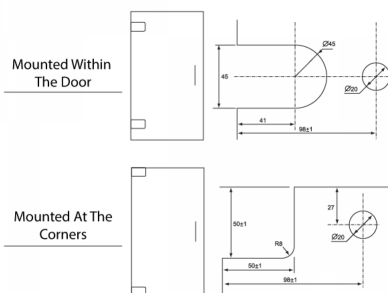

90 Degree - Glass to Glass Shower Hinge - Polished Chrome (Model: JGX991.4PC)

- Glass Thickness: 8mm or 10mm tempered safety glass.
- Max. Door Weight: Using 2 hinges for 40kg, 3 hinges for 50kg.
- Max. Door Width: 2 hinges for 800mm, 3 hinges for 900mm.
- Complete with gaskets, stainless steel screws & wall plugs.

Attributes:

Product Code: JGX991.4PC

Unit Of Sale: 1 Hinge

POLISHED CHROME FINISH