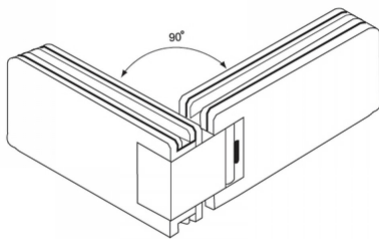

90 Degree - Glass to Glass Shower Hinge - Polished Chrome (Model: JGX991.4PC)

- Glass Thickness: 8mm or 10mm tempered safety glass.
- Max. Door Weight: Using 2 hinges for 40kg, 3 hinges for 50kg.
- Max. Door Width: 2 hinges for 800mm, 3 hinges for 900mm.
- Complete with gaskets, stainless steel screws & wall plugs.

Attributes:

Product Code: JGX991.4PC

Unit Of Sale: 1 Hinge

POLISHED CHROME FINISH