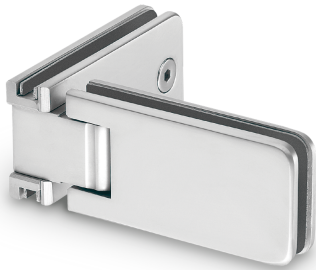

90 Degree - Glass to Glass Shower Hinge - Polished Chrome (Model: JGX991.4PC)

- Glass Thickness: 8mm or 10mm tempered safety glass.
- Max. Door Weight: Using 2 hinges for 40kg, 3 hinges for 50kg.
- Max. Door Width: 2 hinges for 800mm, 3 hinges for 900mm.
- Complete with gaskets, stainless steel screws & wall plugs.

Attributes:

Product Code: JGX991.4PC

Unit Of Sale: 1 Hinge

POLISHED CHROME FINISH