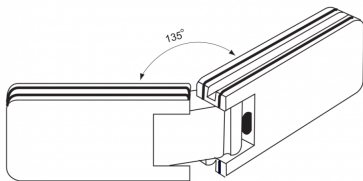

135 Degree - Glass to Glass Shower Hinge - Polished Chrome (Model: JGX991.3PC)

- Glass Thickness: 8mm or 10mm tempered safety glass.
- Max. Door Weight: Using 2 hinges for 40kg, 3 hinges for 50kg.
- Max. Door Width: 2 hinges for 800mm, 3 hinges for 900mm.
- Complete with gaskets, stainless steel screws & wall plugs.

Attributes:

Product Code: JGX991.3PC

Unit Of Sale: 1 Hinge

POLISHED CHROME FINISH