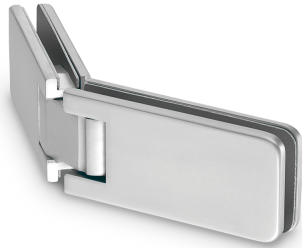

135 Degree - Glass to Glass Shower Hinge - Polished Chrome (Model: JGX991.3PC)

- Glass Thickness: 8mm or 10mm tempered safety glass.
- Max. Door Weight: Using 2 hinges for 40kg, 3 hinges for 50kg.
- Max. Door Width: 2 hinges for 800mm, 3 hinges for 900mm.
- Complete with gaskets, stainless steel screws & wall plugs.

Attributes:

Product Code: JGX991.3PC

Unit Of Sale: 1 Hinge

POLISHED CHROME FINISH