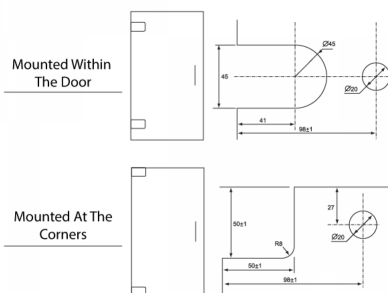

135 Degree - Glass to Glass Shower Hinge - Polished Chrome (Model: JGX991.3PC)

- Glass Thickness: 8mm or 10mm tempered safety glass.
- Max. Door Weight: Using 2 hinges for 40kg, 3 hinges for 50kg.
- Max. Door Width: 2 hinges for 800mm, 3 hinges for 900mm.
- Complete with gaskets, stainless steel screws & wall plugs.

Attributes:

Product Code: JGX991.3PC

Unit Of Sale: 1 Hinge

POLISHED CHROME FINISH