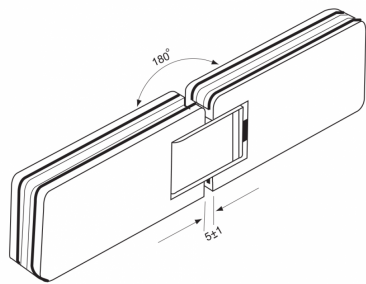

180 Degree - Glass to Glass Shower Hinge - Polished Chrome (Model: JGX991.2PC)

- Glass Thickness: 8mm or 10mm tempered safety glass.
- Max. Door Weight: Using 2 hinges for 40kg, 3 hinges for 50kg.
- Max. Door Width: 2 hinges for 800mm, 3 hinges for 900mm.
- Complete with gaskets, stainless steel screws & wall plugs.

Attributes:

Product Code: JGX991.2PC

Unit Of Sale: 1 Hinge

POLISHED CHROME FINISH