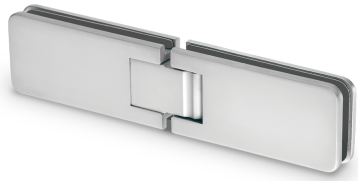

180 Degree - Glass to Glass Shower Hinge - Polished Chrome (Model: JGX991.2PC)

- Glass Thickness: 8mm or 10mm tempered safety glass.
- Max. Door Weight: Using 2 hinges for 40kg, 3 hinges for 50kg.
- Max. Door Width: 2 hinges for 800mm, 3 hinges for 900mm.
- Complete with gaskets, stainless steel screws & wall plugs.

Attributes:

Product Code: JGX991.2PC

Unit Of Sale: 1 Hinge

POLISHED CHROME FINISH