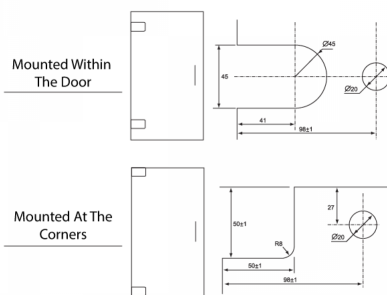

180 Degree - Glass to Glass Shower Hinge - Polished Chrome (Model: JGX991.2PC)

- Glass Thickness: 8mm or 10mm tempered safety glass.
- Max. Door Weight: Using 2 hinges for 40kg, 3 hinges for 50kg.
- Max. Door Width: 2 hinges for 800mm, 3 hinges for 900mm.
- Complete with gaskets, stainless steel screws & wall plugs.

Attributes:

Product Code: JGX991.2PC

Unit Of Sale: 1 Hinge

POLISHED CHROME FINISH