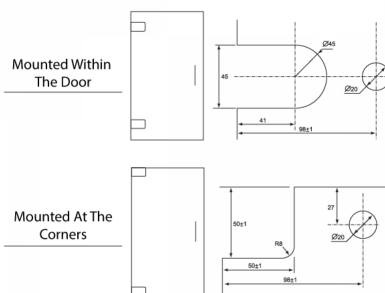

POLISHED CHROME FINISH