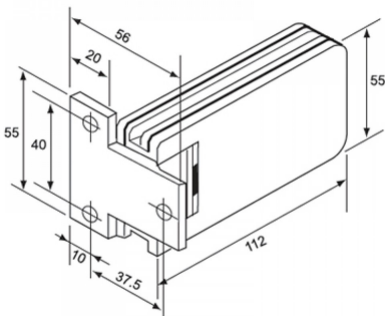

Wall Mount Shower Hinge - Polished Chrome ( Model: JGX991.1PC )

- Glass Thickness: 8mm or 10mm tempered safety glass.
- Max. Door Weight: Using 2 hinges for 40kg, 3 hinges for 50kg.
- Max. Door Width: 2 hinges for 800mm, 3 hinges for 900mm.
- Complete with gaskets, stainless steel screws & wall plugs.

**Attributes:**

**Product Code:** JGX991.1PC

**Unit Of Sale:** 1 Hinge

POLISHED CHROME FINISH