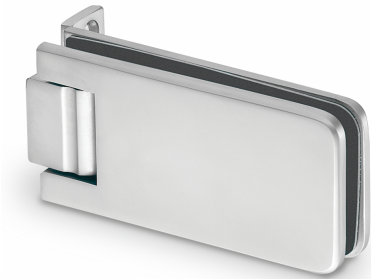

Wall Mount Shower Hinge - One Side Fixing - Polished Chrome ( Model: JGX991.1BPC )

- Glass Thickness: 8mm or 10mm tempered safety glass.
- Max. Door Weight: Using 2 hinges for 40kg, 3 hinges for 50kg.
- Max. Door Width: 2 hinges for 800mm, 3 hinges for 900mm.
- Complete with gaskets, stainless steel screws & wall plugs.

**Attributes:**

**Product Code:** JGX991.1BPC

**Unit Of Sale:** 1 Hinge

POLISHED CHROME FINISH