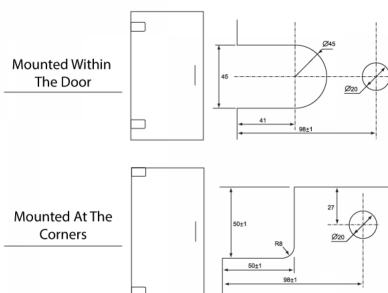

POLISHED CHROME FINISH