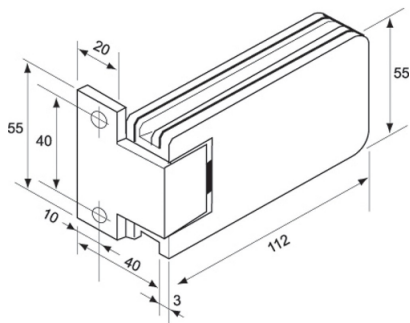

Wall Mount Shower Hinge - One Side Fixing - Polished Chrome ( Model: JGX991.1BPC )

- Glass Thickness: 8mm or 10mm tempered safety glass.
- Max. Door Weight: Using 2 hinges for 40kg, 3 hinges for 50kg.
- Max. Door Width: 2 hinges for 800mm, 3 hinges for 900mm.
- Complete with gaskets, stainless steel screws & wall plugs.

**Attributes:**

**Product Code:** JGX991.1BPC

**Unit Of Sale:** 1 Hinge

POLISHED CHROME FINISH