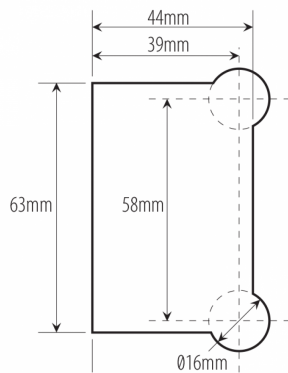

Wall Mount Shower Hinge - Polished Chrome ( Model: JGX990.1PC )

• TO BE DISCONTINUED - LOW STOCK - CHECK BEFORE ORDERING

• Glass Thickness: 10mm or 12mm tempered safety glass.

• Max. Door Weight: Using 2 hinges for 37kg, 3 hinges for 55kg.

• Max. Door Width: 2 hinges for 800mm, 3 hinges for 900mm.

• Complete with gaskets, stainless steel screws & wall plugs.

**Attributes:**

**Product Code:** JGX990.1PC

**Unit Of Sale:** 1 Hinge

POLISHED CHROME FINISH