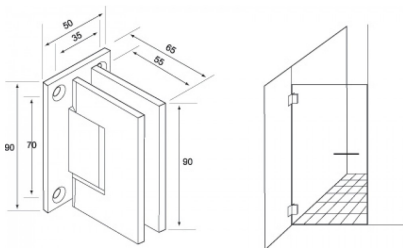

Wall Mount Shower Hinge - Polished Chrome ( Model: JGX990.1PC )

• TO BE DISCONTINUED - LOW STOCK - CHECK BEFORE ORDERING

• Glass Thickness: 10mm or 12mm tempered safety glass.

• Max. Door Weight: Using 2 hinges for 37kg, 3 hinges for 55kg.

• Max. Door Width: 2 hinges for 800mm, 3 hinges for 900mm.

• Complete with gaskets, stainless steel screws & wall plugs.

**Attributes:**

**Product Code:** JGX990.1PC

**Unit Of Sale:** 1 Hinge

POLISHED CHROME FINISH