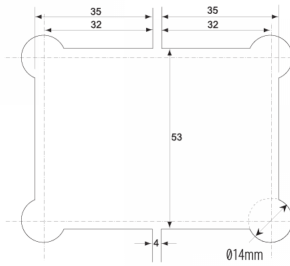

90 Degree - Glass to Glass Shower Hinge - Polished Chrome (Model: JGX680.4PC)

- Glass Thickness: 6mm or 8mm tempered safety glass.
- Max. Door Weight: Using 2 hinges for 27kg, 3 hinges for 40kg.
- Max. Door Width: 2 hinges for 700mm, 3 hinges for 800mm.
- Complete with gaskets, stainless steel screws & wall plugs.

Attributes:

Product Code: JGX680.4PC

Unit Of Sale: 1 Hinge

POLISHED CHROME FINISH