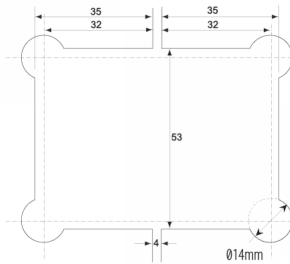

135 Degree - Glass to Glass Shower Hinge - Polished Chrome (Model: JGX680.3PC)

- Glass Thickness: 6mm or 8mm tempered safety glass.
- Max. Door Weight: Using 2 hinges for 27kg, 3 hinges for 40kg.
- Max. Door Width: 2 hinges for 700mm, 3 hinges for 800mm.
- Complete with gaskets, stainless steel screws & wall plugs.

Attributes:

Product Code: JGX680.3PC

Unit Of Sale: 1 Hinge

POLISHED CHROME FINISH