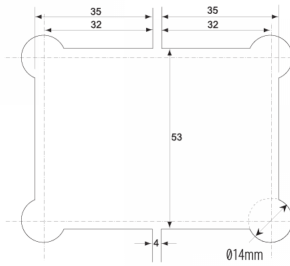

180 Degree - Glass to Glass Shower Hinge - Polished Chrome ( Model: JGX680.2PC )

- Glass Thickness: 6mm or 8mm tempered safety glass.
- Max. Door Weight: Using 2 hinges for 27kg, 3 hinges for 40kg.
- Max. Door Width: 2 hinges for 700mm, 3 hinges for 800mm.
- Complete with gaskets, stainless steel screws & wall plugs.

Attributes:

**Product Code:** JGX680.2PC

**Unit Of Sale:** 1 Hinge

POLISHED CHROME FINISH