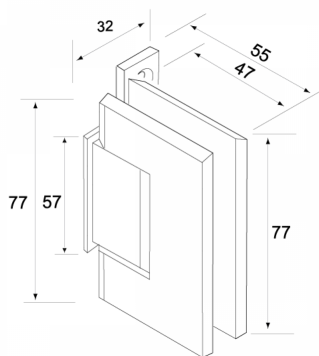

Wall Mount Shower Hinge - Polished Chrome (Model: JGX680.1PC)

- Glass Thickness: 6mm or 8mm tempered safety glass.
- Max. Door Weight: Using 2 hinges for 27kg, 3 hinges for 40kg.
- Max. Door Width: 2 hinges for 700mm, 3 hinges for 800mm.
- Complete with gaskets, stainless steel screws & wall plugs.

Attributes:

Product Code: JGX680.1PC

Unit Of Sale: 1 Hinge

POLISHED CHROME FINISH