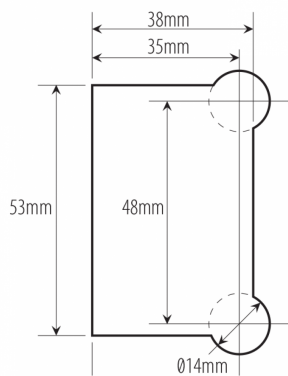

Wall Mount Shower Hinge - Polished Chrome (Model: JGX680.1PC)

- Glass Thickness: 6mm or 8mm tempered safety glass.
- Max. Door Weight: Using 2 hinges for 27kg, 3 hinges for 40kg.
- Max. Door Width: 2 hinges for 700mm, 3 hinges for 800mm.
- Complete with gaskets, stainless steel screws & wall plugs.