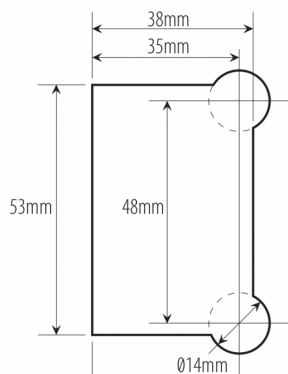

Wall Mount Shower Hinge - One Side Fixing - Polished Chrome (Model: JGX680.1BPC)

- Glass Thickness: 6mm or 8mm tempered safety glass.
- Max. Door Weight: Using 2 hinges for 27kg, 3 hinges for 40kg.
- Max. Door Width: 2 hinges for 700mm, 3 hinges for 800mm.
- Complete with gaskets, stainless steel screws & wall plugs.

Attributes:

Product Code: JGX680.1BPC

Unit Of Sale: 1 Hinge

POLISHED CHROME FINISH