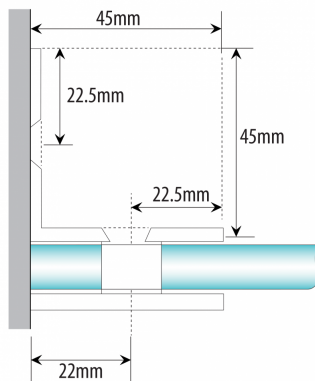

Wall Mount -L Type Shower Fixing - Polished Chrome ( Model: JGX45.1LPC )

- Constructed of SUS 304 Stainless Steel.
- Size: 45 x 48mm each plate.
- Glass thickness range: 6mm, 8mm, 10mm or 12mm tempered safety glass.
- Hole Size Required 16mm.
- Complete with gaskets, stainless steel screws & wall plugs.

**Attributes:**

**Product Code:** JGX45.1LPC

**Unit Of Sale:** Each