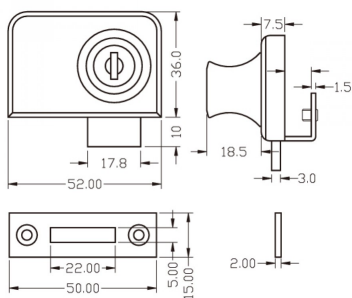

Non Drill Double Swing Lock Chrome (Model: I0015)

- Suitable for 6mm Glass.
- Finished in Polished Chrome.

Attributes:

Product Code: I0015

Unit Of Sale: Each