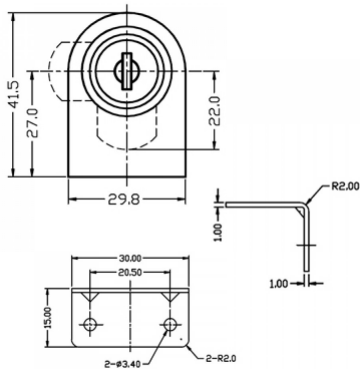

Single Door Lock Gold (Model: I0010)

Cabinet swinging glass door lock -
19mm cylinder - zinc alloy.

- Comes with 2 key Alike keys w/plastic cover
- 1 front plate-zinc alloy material
- 1 hexagon nut 19mm
- 1 straight cam 30mm
- 1 M5 x 6 screw
- 1 plastic washer
- 1 L-type striking plate size:30mm x 18mm(H)

Attributes:

Product Code: I0010

Unit Of Sale: Each