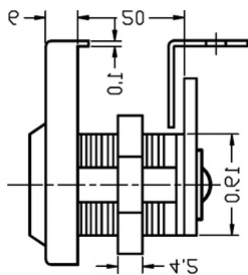

Single Door Lock Gold (Model: I0010)

Cabinet swinging glass door lock -
19mm cylinder - zinc alloy.

- Comes with 2 key Alike keys w/plastic cover
- 1 front plate-zinc alloy material
- 1 hexagon nut 19mm
- 1 straight cam 30mm
- 1 M5 x 6 screw
- 1 plastic washer
- 1 L-type striking plate size:30mm x 18mm(H)

Attributes:

Product Code: I0010

Unit Of Sale: Each