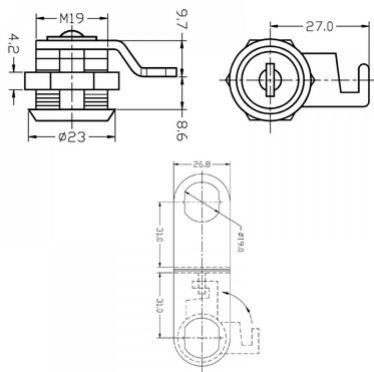

Double Door Lock Gold (Model: I0006)

- Cabinet swing glass door lock for double doors for glass thickness 5-6mm.

- A > Left Door(only decoration,no function)

Accessories:

- 1 decorative cylinder
- 1 front plate
- 1 plastic washer
- 1 hexagon nut 18mm

- B > Right Door

Accessories:

- 2 keys w/plastic cover
- 1 cylinder
- 1 front plate
- 1 plastic washer
- 1 hexagon nut 19mm
- 1 offset hook cam
- 2 washers
- 1 m4 x 6 screw

Attributes:

Product Code: I0006