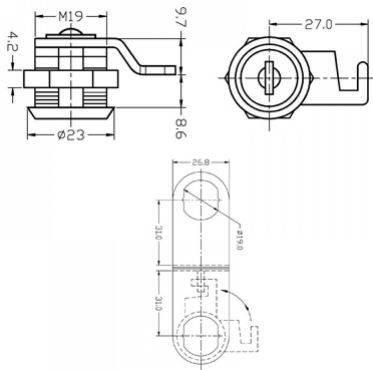

Double Door Lock Gold ( Model: I0006 )

- Cabinet swing glass door lock for double doors for glass thickness 5-6mm.

- A > Left Door(only decoration,no function)

Accessories:

- 1 decorative cylinder
- 1 front plate
- 1 plastic washer
- 1 hexagon nut 18mm

- B > Right Door

Accessories:

- 2 keys w/plastic cover
- 1 cylinder
- 1 front plate
- 1 plastic washer
- 1 hexagon nut 19mm
- 1 offset hook cam
- 2 washers
- 1 m4 x 6 screw

Attributes:

**Product Code:** I0006