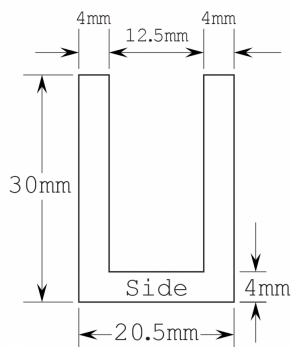

Shelf Support - Chrome - 8-12mm Glass (Model: H0324)

- Chrome Support suitable for 8mm to 12mm thick glass.
- No hole in glass is required with this shelf support.
- This shelf support is finished in chrome and easily mounted.
- Dimensions of the shelf support are 30mm x 58mm x 4mm.

Attributes:

Product Code: H0324

Unit Of Sale: Pair