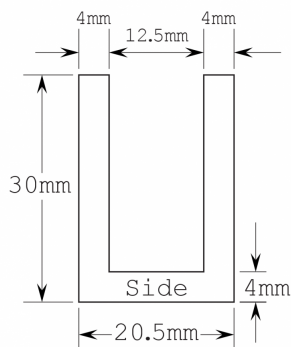

Shelf Support - Chrome - 8-12mm Glass ( Model: H0324 )

- Chrome Support suitable for 8mm to 12mm thick glass.
- No hole in glass is required with this shelf support.
- This shelf support is finished in chrome and easily mounted.
- Dimensions of the shelf support are 30mm x 58mm x 4mm.

Attributes:

**Product Code:** H0324

**Unit Of Sale:** Pair