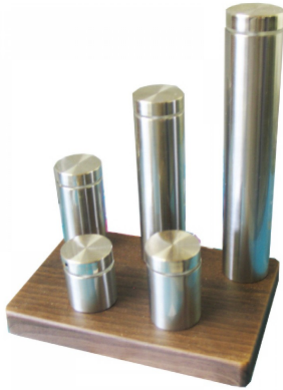

Brushed Stainless Steel Effect Standoff 25.4 x 30mm Dia (Model: H0312)

- 25mm high x 30mm dia.
- Very easily fixed to surface.
- Drill a 10/12mm hole in the glass*

Attributes:

Product Code: H0312

Unit Of Sale: Each
