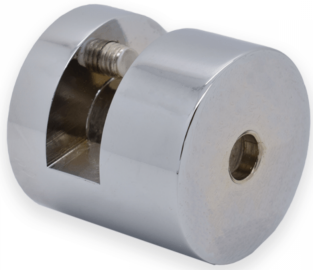

Off Wall Mirror Fixing 30mm Diameter x 38mm Long (Model: H0229)

- Non drill, off wall mirror fixing.
- Supplied in a polished chrome finish.
- Suitable for 4mm to 8mm thick glass.
- 30mm Diameter x 38mm in Length.

Attributes:

Product Code: H0229

Unit Of Sale: Each