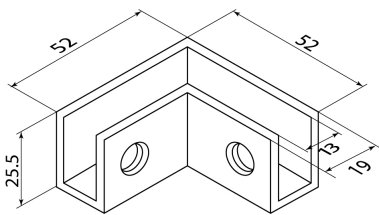

90 Degree Corner Connector - Polished Chrome (Model: JRB97PC)

- Suitable For 8mm to 10mm Thick Glass.
- No holes are required in the glass.

Attributes:

Product Code: JRB97PC

Unit Of Sale: Each

POLISHED CHROME FINISH