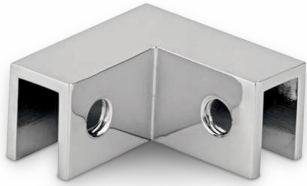

90 Degree Corner Connector - Polished Chrome (Model: JRB97PC)

- Suitable For 8mm to 10mm Thick Glass.
- No holes are required in the glass.

Attributes:

Product Code: JRB97PC

Unit Of Sale: Each

POLISHED CHROME FINISH