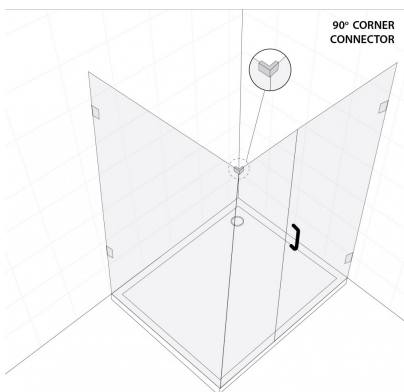

90 Degree Corner Connector - Polished Chrome (Model: JRB97PC)

- Suitable For 8mm to 10mm Thick Glass.
- No holes are required in the glass.

Attributes:

Product Code: JRB97PC

Unit Of Sale: Each

POLISHED CHROME FINISH