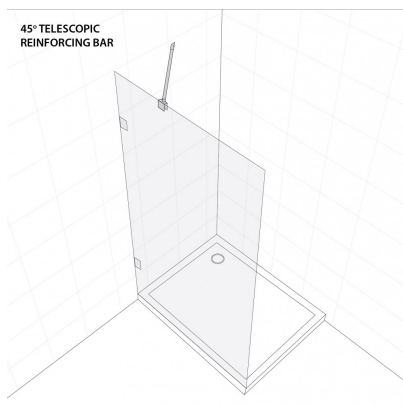

## 45 Degree Telescopic Reinforcing Bar - 290mm to 500mm - PC ( Model: JRB95PC )

- 45° wall to glass telescopic shower reinforcement bar.
- Extendable from 290mm to 500mm.
- Suitable for 8mm to 10mm thick glass.

### Attributes:

**Product Code:** JRB95PC

**Unit Of Sale:** Each

POLISHED CHROME FINISH