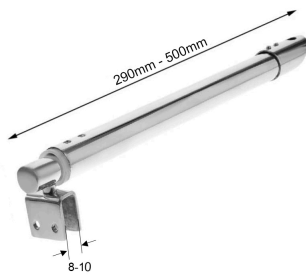

## 45 Degree Telescopic Reinforcing Bar - 290mm to 500mm - PC ( Model: JRB95PC )

- 45° wall to glass telescopic shower reinforcement bar.
- Extendable from 290mm to 500mm.
- Suitable for 8mm to 10mm thick glass.

### Attributes:

**Product Code:** JRB95PC

**Unit Of Sale:** Each

POLISHED CHROME FINISH