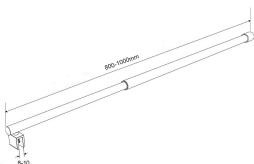

POLISHED CHROME FINISH