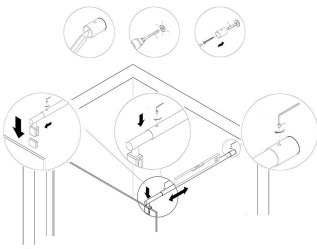

POLISHED CHROME FINISH