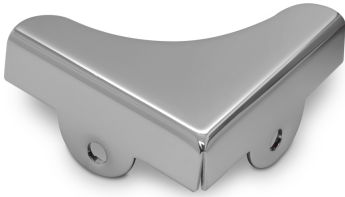

Side Fixing Mirror Corners Chrome Plated 32mm x 32mm (Model: H0061)

- Suitable for use with 6mm thick mirrors.
- 32mm x 32mm in dimension.
- Use on walls, or wardrobe doors or similar fixing conditions.