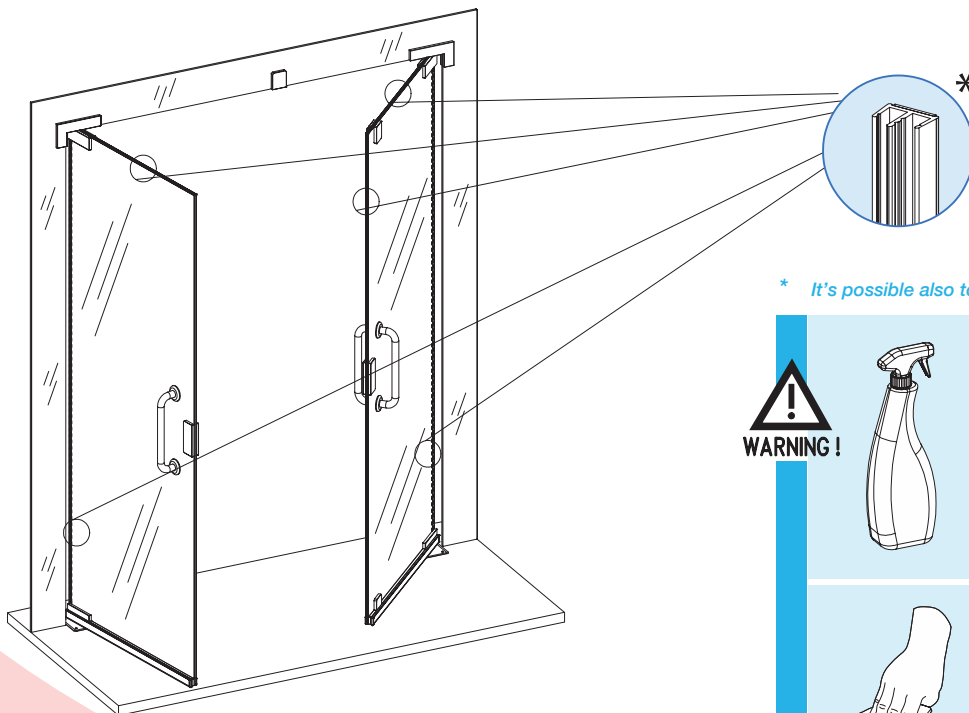

Glass Lip - Self Adhesive Door Seal - Clear (Model: JP.GLASSLIP.3000)

ASSEMBLY INSTRUCTIONS

* It's possible also to apply on frame.

Do not use soap-based cleanser.

Use exclusive isopropyl alcohol cleaning wipes.
Code: G.OF.DDS.CLEANER

Glass Lip - Self Adhesive Door Seal - Clear (Model: JP.GLASSLIP.3000)

ASSEMBLY INSTRUCTIONS

UNIVERSAL CENTERING JIG
(for glasses from 8 mm up to 14 mm thick)