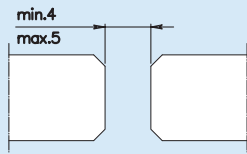

Glass Lip - Self Adhesive Door Seal - Clear (Model: JP.GLASSLIP.3000)

ASSEMBLY INSTRUCTIONS

* It's possible also to apply on frame.

Do not use soap-based cleanser.

Use exclusive isopropyl alcohol cleaning wipes.
Code: G.OF.DDS.CLEANER

Glass Lip - Self Adhesive Door Seal - Clear (Model: JP.GLASSLIP.3000)

ASSEMBLY INSTRUCTIONS

UNIVERSAL CENTERING JIG
(for glasses from 8 mm up to 14 mm thick)