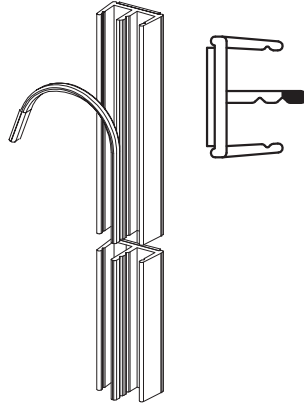

Glass Lip - Self Adhesive Door Seal - Clear (Model: JP.GLASSLIP.3000)

ASSEMBLY INSTRUCTIONS

* It's possible also to apply on frame.

Do not use soap-based cleanser.

Use exclusive isopropyl alcohol cleaning wipes.
Code: G.OF.DDS.CLEANER

Glass Lip - Self Adhesive Door Seal - Clear (Model: JP.GLASSLIP.3000)

ASSEMBLY INSTRUCTIONS

UNIVERSAL CENTERING JIG
(for glasses from 8 mm up to 14 mm thick)