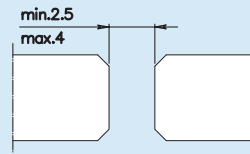

Glass Lip - Self Adhesive Door Seal - Clear (Model: JP.GLASSLIP.3000)

ASSEMBLY INSTRUCTIONS

* It's possible also to apply on frame.

Do not use soap-based cleanser.

Use exclusive isopropyl alcohol cleaning wipes.
Code: G.OF.DDS.CLEANER

Glass Lip - Self Adhesive Door Seal - Clear (Model: JP.GLASSLIP.3000)

ASSEMBLY INSTRUCTIONS

UNIVERSAL CENTERING JIG
(for glasses from 8 mm up to 14 mm thick)