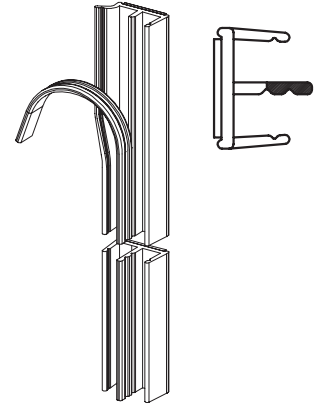

Glass Lip - Self Adhesive Door Seal - Clear (Model: JP.GLASSLIP.3000)

ASSEMBLY INSTRUCTIONS

* It's possible also to apply on frame.

Do not use soap-based cleanser.

Use exclusive isopropyl alcohol cleaning wipes.
Code: G.OF.DDS.CLEANER

Glass Lip - Self Adhesive Door Seal - Clear (Model: JP.GLASSLIP.3000)

ASSEMBLY INSTRUCTIONS

UNIVERSAL CENTERING JIG
(for glasses from 8 mm up to 14 mm thick)