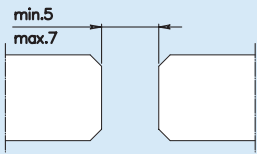

Glass Lip - Self Adhesive Door Seal - Clear (Model: JP.GLASSLIP.3000)

ASSEMBLY INSTRUCTIONS

* It's possible also to apply on frame.

Do not use soap-based cleanser.

Use exclusive isopropyl alcohol cleaning wipes.
Code: G.OF.DDS.CLEANER

Glass Lip - Self Adhesive Door Seal - Clear (Model: JP.GLASSLIP.3000)

ASSEMBLY INSTRUCTIONS

UNIVERSAL CENTERING JIG
(for glasses from 8 mm up to 14 mm thick)