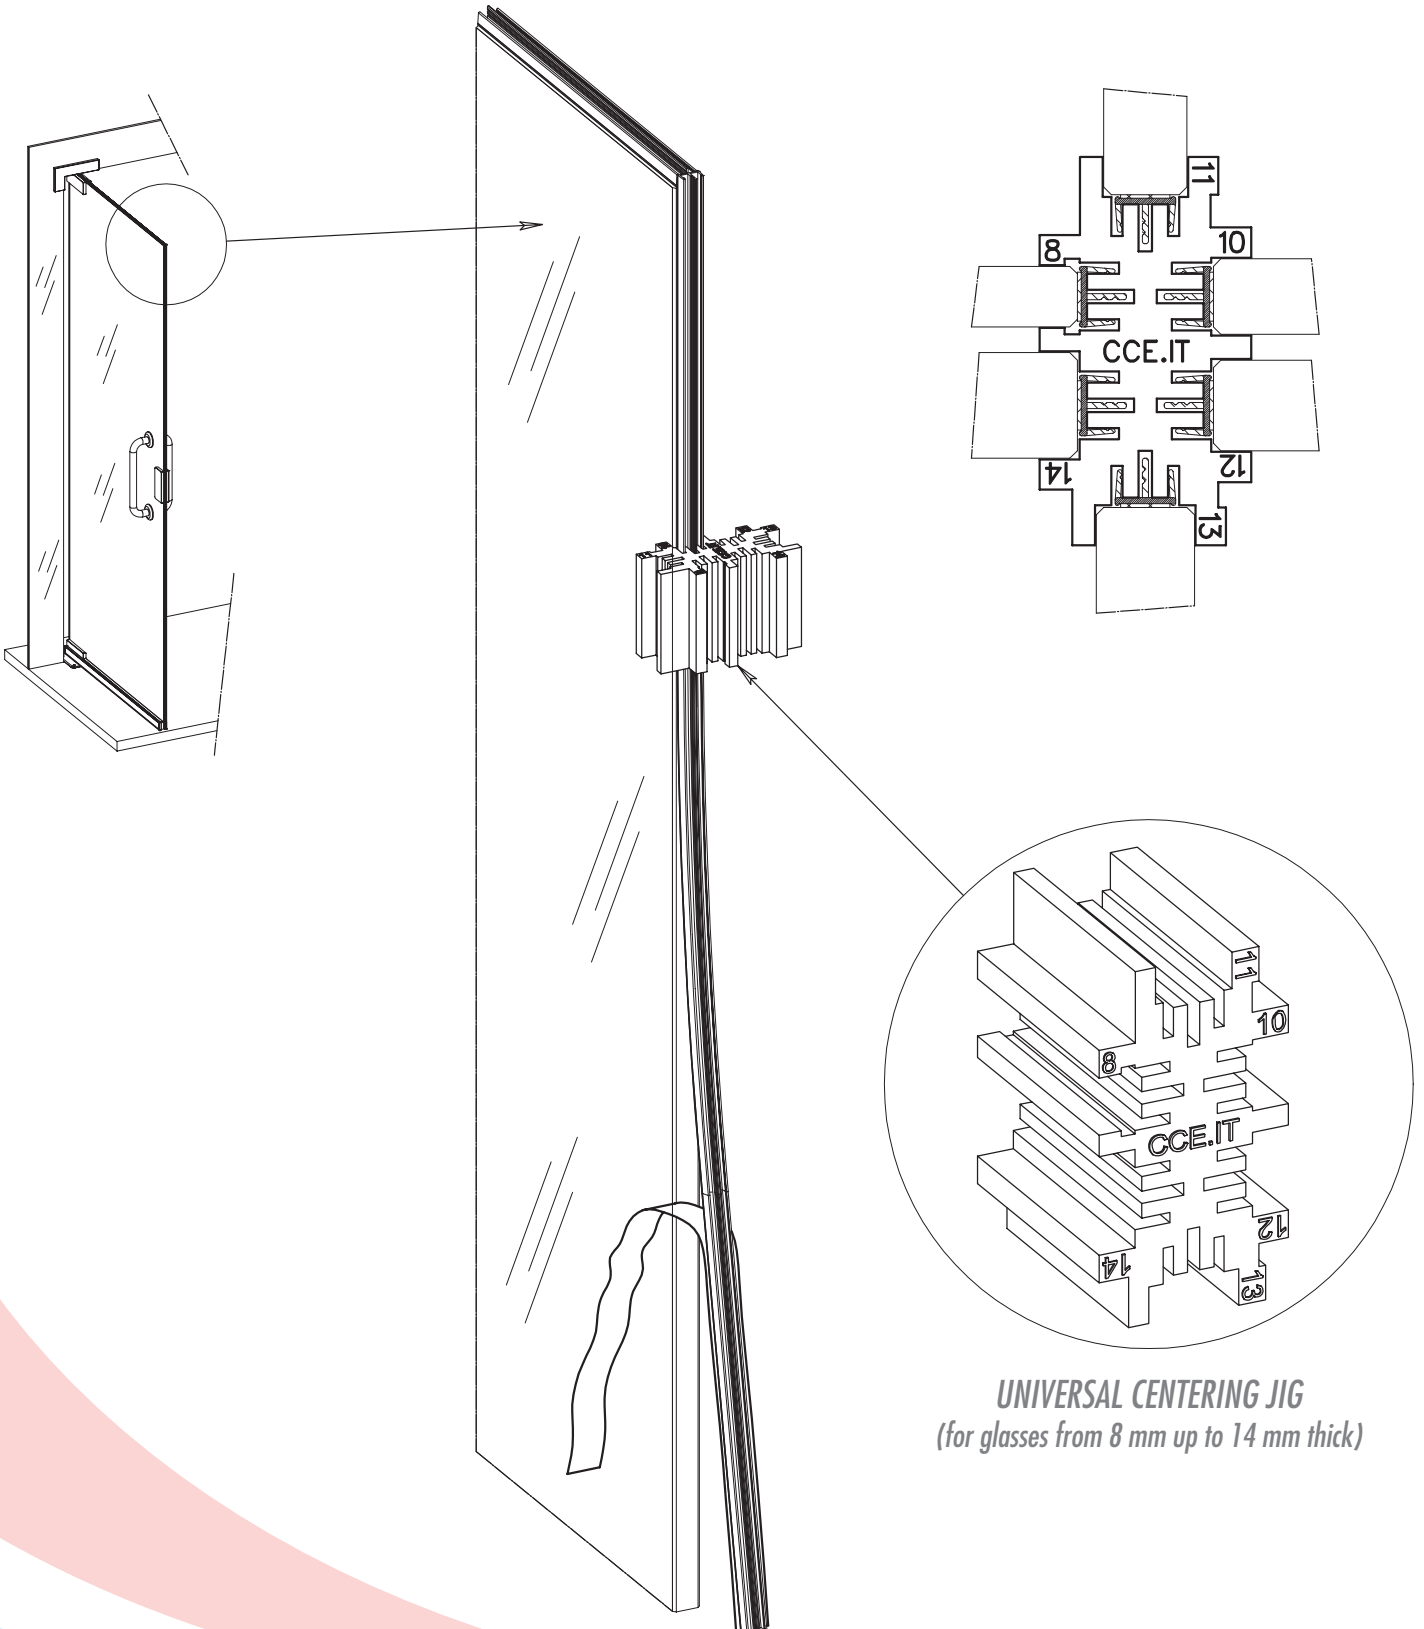

Glass Lip - Self Adhesive Door Seal - Clear (Model: JP.GLASSLIP.3000)

ASSEMBLY INSTRUCTIONS

* It's possible also to apply on frame.

Do not use soap-based cleanser.

Use exclusive isopropyl alcohol cleaning wipes.
Code: G.OF.DDS.CLEANER

Glass Lip - Self Adhesive Door Seal - Clear (Model: JP.GLASSLIP.3000)

ASSEMBLY INSTRUCTIONS

UNIVERSAL CENTERING JIG
(for glasses from 8 mm up to 14 mm thick)