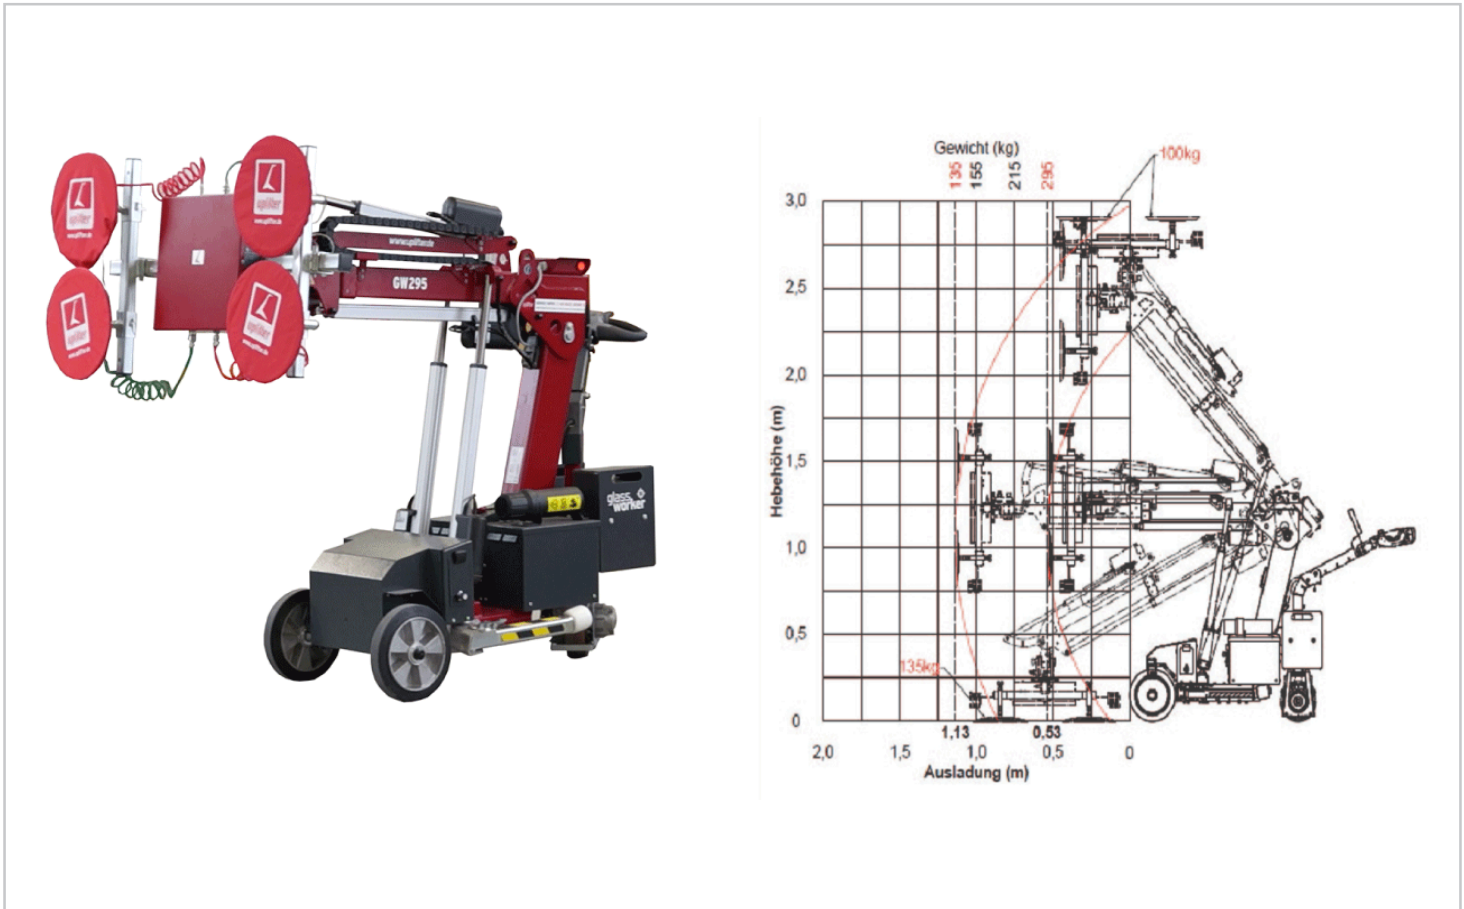

T.GR.GW295

295KG Capacity Indoor Glassworker Glazing Robot

Lifting capacity	295 kg
Lifting capacity with max. reach	135 kg
Total weight	492 kg
Total height	1.320 mm (1.550 mm with the steering handle folded up)
Total width	620 mm
Total length	2.410 mm (with the steering handle folded up)
Max. lifting height (vertical)	2.420 mm
Max. lifting height (overhead)	2.900 mm
Tilting of the suction system with a horizontal lifting arm	99° to the front, 92° to the back
Side shift	50 mm in both directions
Back wheel drive	600 Watt
Charging Voltage	230 V
Batteries	24 V / 2 x 85 Ah
Rotation of the vacuum cross	165° degrees in both directions