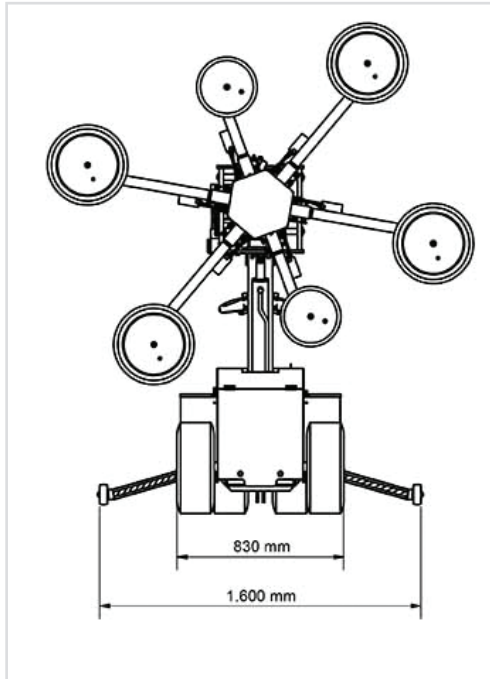

T.GR.GW625

625kg Capacity Outdoor Glassworker 625 Glazing Robot

Republic of Ireland (Head Office)

Phone: 0505 45125   Fax: 0505 45345
Web: www.glassparts.ie   Email: sales@glassparts.ie
Address: Lisbunny Industrial Estate, Lisbunny, Nenagh, Co. Tipperary.

United Kingdom (Sales Office)

Phone: 0800 975 3436   Fax: 00 353 505 45345
Web: www.glassparts.co.uk   Email: sales@glassparts.co.uk
Address: Unit 6, The Glenmore Centre, Cable St, Southampton SO145AE