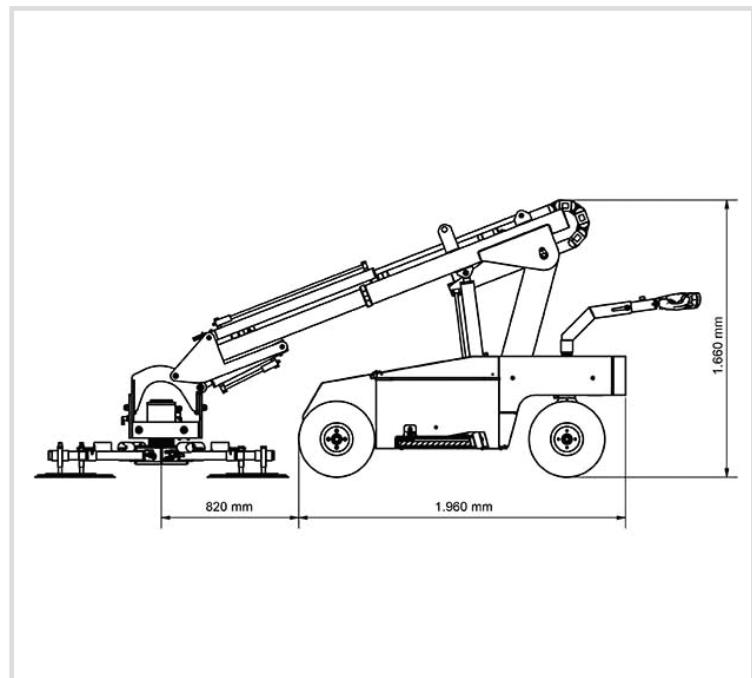

T.GR.GW625

625kg Capacity Outdoor Glassworker 625 Glazing Robot

Republic of Ireland (Head Office)

Phone: 0505 45125   Fax: 0505 45345
Web: www.glassparts.ie   Email: sales@glassparts.ie
Address: Lisbunny Industrial Estate, Lisbunny, Nenagh, Co. Tipperary.

United Kingdom (Sales Office)

Phone: 0800 975 3436   Fax: 00 353 505 45345
Web: www.glassparts.co.uk   Email: sales@glassparts.co.uk
Address: Unit 6, The Glenmore Centre, Cable St, Southampton SO145AE