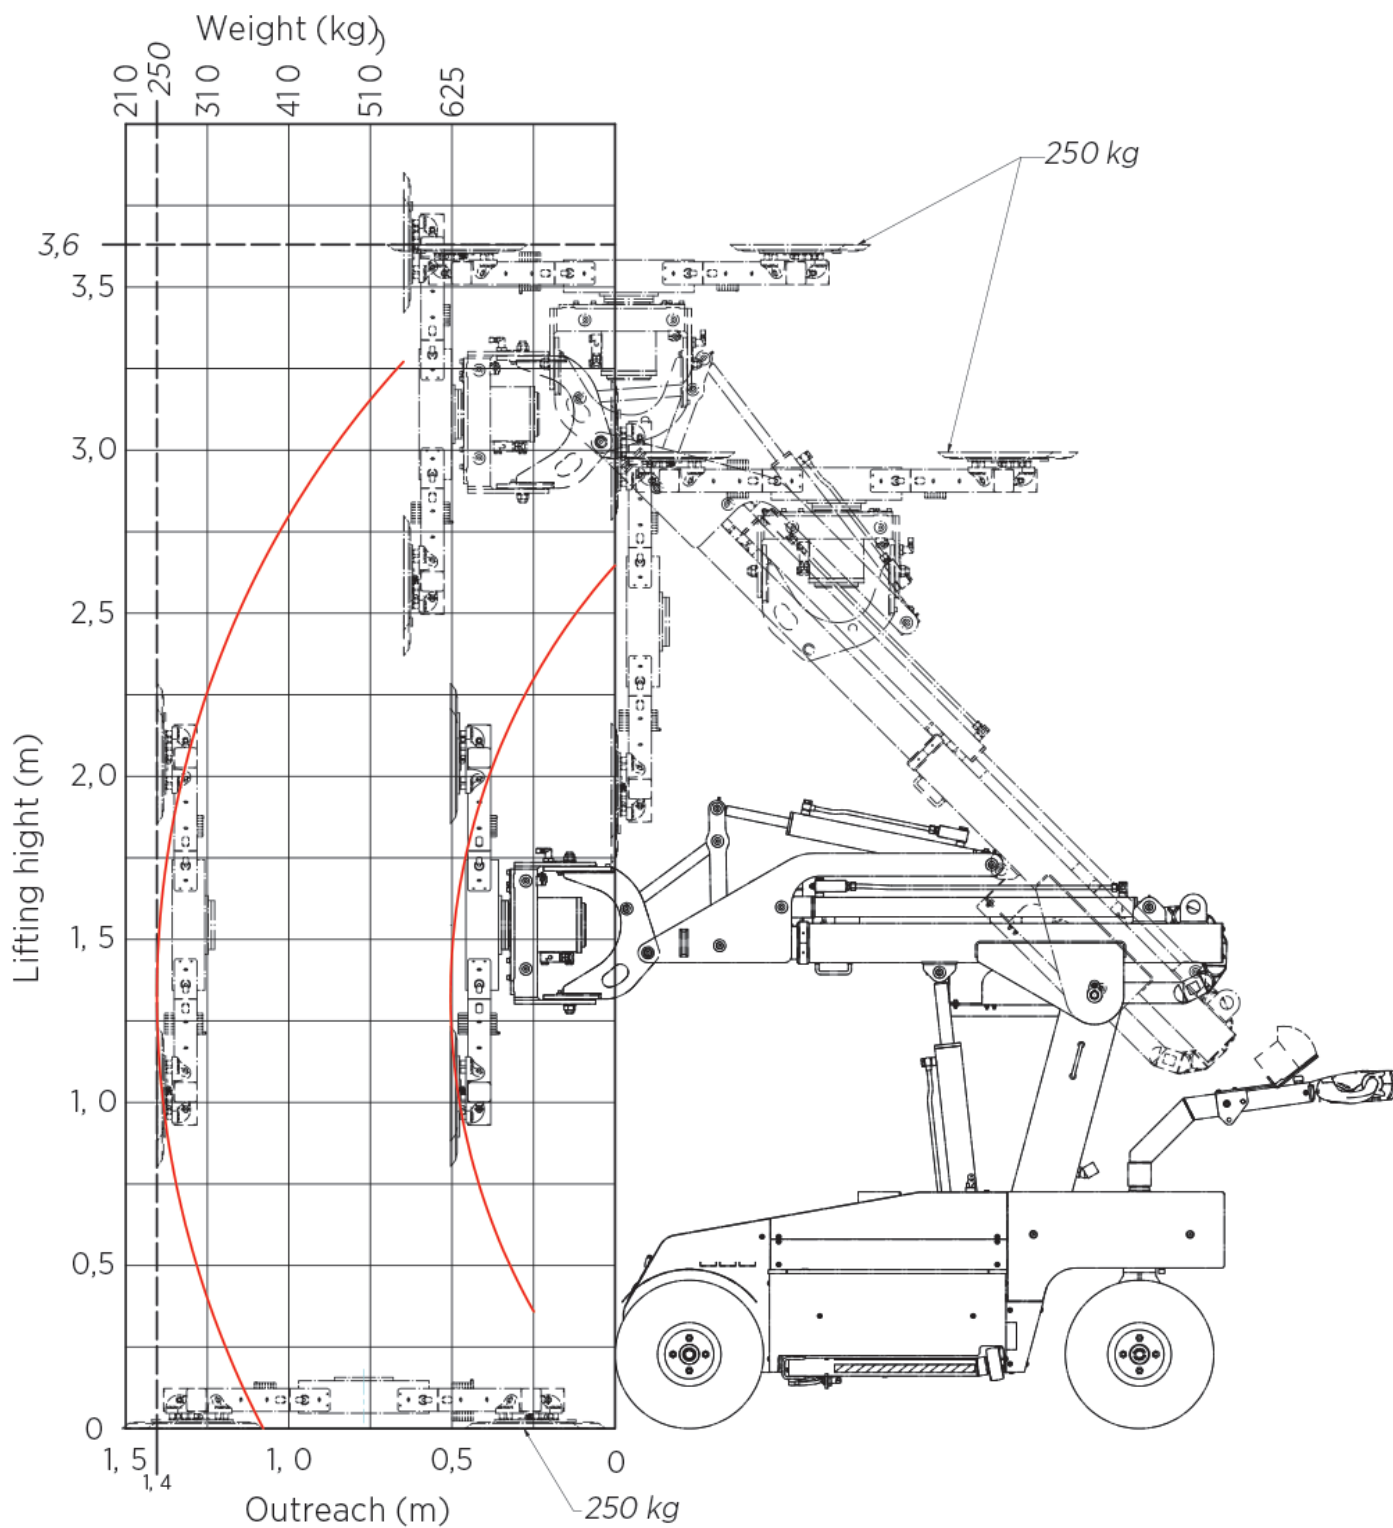

625kg Capacity Outdoor Glassworker 625 Glazing Robot

Republic of Ireland (Head Office)

Phone: 0505 45125   Fax: 0505 45345
Web: www.glassparts.ie   Email: sales@glassparts.ie
Address: Lisbunny Industrial Estate, Lisbunny, Nenagh, Co. Tipperary.

United Kingdom (Sales Office)

Phone: 0800 975 3436   Fax: 00 353 505 45345
Web: www.glassparts.co.uk   Email: sales@glassparts.co.uk
Address: Unit 6, The Glenmore Centre, Cable St, Southampton SO145AE