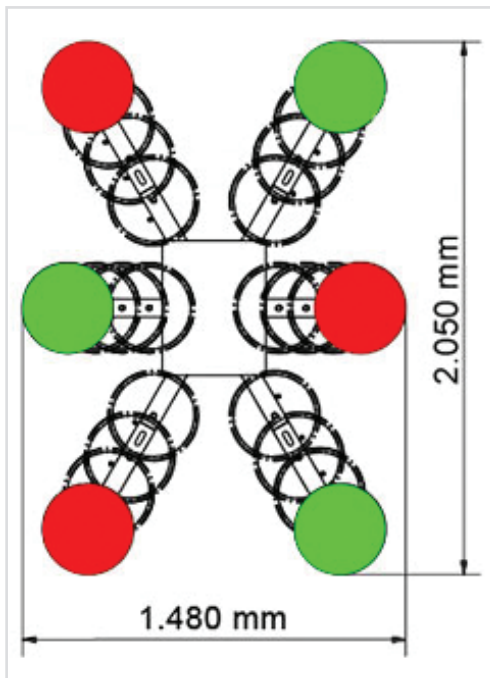

T.GR.GW625

625kg Capacity Outdoor Glassworker 625 Glazing Robot

Republic of Ireland (Head Office)

Phone: 0505 45125   Fax: 0505 45345
Web: www.glassparts.ie   Email: sales@glassparts.ie
Address: Lisbunny Industrial Estate, Lisbunny, Nenagh, Co. Tipperary.

United Kingdom (Sales Office)

Phone: 0800 975 3436   Fax: 00 353 505 45345
Web: www.glassparts.co.uk   Email: sales@glassparts.co.uk
Address: Unit 6, The Glenmore Centre, Cable St, Southampton SO145AE