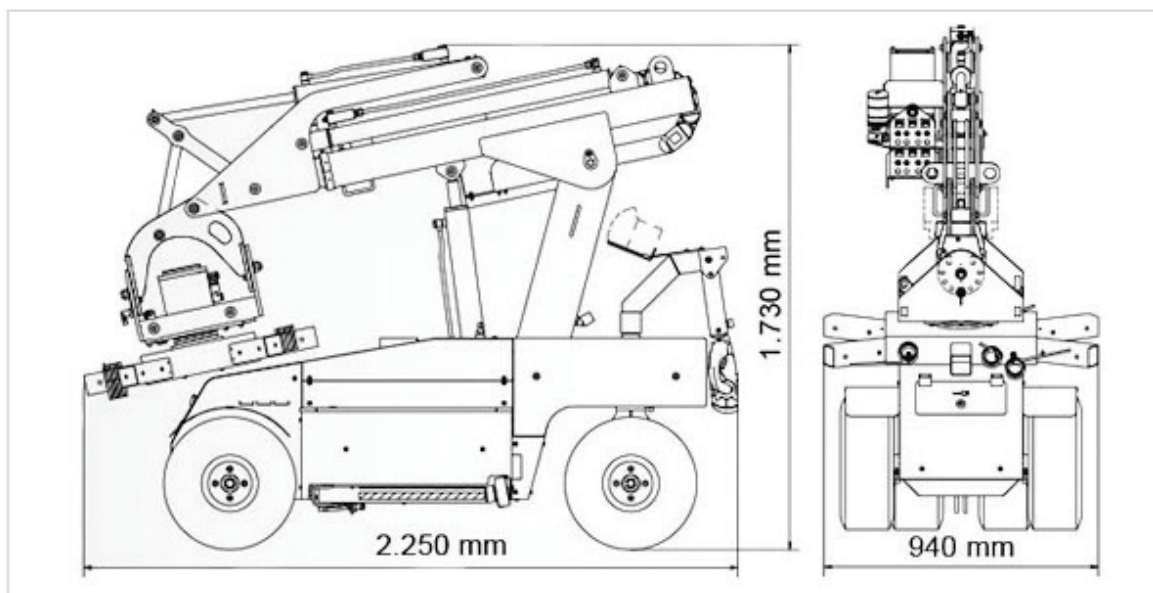

625kg Capacity Outdoor Glassworker 625 Glazing Robot

The new Glassworker 625 Glazing Robot is perfect for construction projects with large window sections that require a large load capacity of up to 625 kg, for example, for triple-glazed windows. With a width of only 830 mm, it can fit through any opening at the construction site while still making it possible to carry out vertical assemblies of up to 3.10 m width and up to 3.60 m overhead. Perfectly coordinated stepless drive unit and three-dimensional control technology with hydraulic vacuum suction system.

TECHNICAL DATA	
Lifting Capacity	625 kg
Total Weight	1190 kg
Weight	830mm (w/o counterweights)
Total Height	1740mm
Total Width	830mm
Total Length	2250mm
Tilting of the Suction Disc	93° Forward 45° Backwards
Side Offset	+/- 50mm Suction Disc Straight to Left/Right
Charging Voltage	230 Volt
Batteries	24 V / 2 x 150 Ah
Front Wheel Drive	2000 Watt
Vacuum System	2-circuit-system
Suction Cups	6 x ø 350mm
Turning Circle at Steering Angle of 80°	3.8m