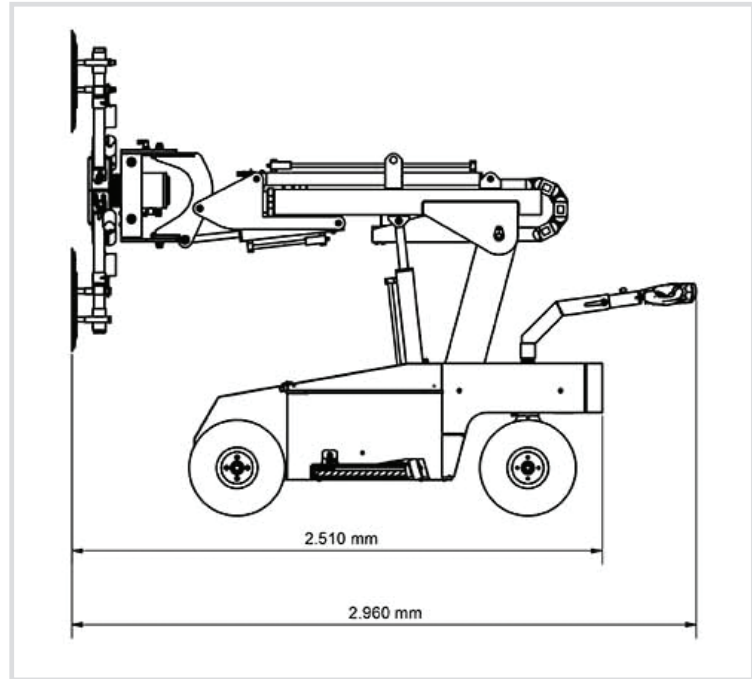

T.GR.GW625

625kg Capacity Outdoor Glassworker 625 Glazing Robot

Republic of Ireland (Head Office)

Phone: 0505 45125   Fax: 0505 45345
Web: www.glassparts.ie   Email: sales@glassparts.ie
Address: Lisbunny Industrial Estate, Lisbunny, Nenagh, Co. Tipperary.

United Kingdom (Sales Office)

Phone: 0800 975 3436   Fax: 00 353 505 45345
Web: www.glassparts.co.uk   Email: sales@glassparts.co.uk
Address: Unit 6, The Glenmore Centre, Cable St, Southampton SO145AE