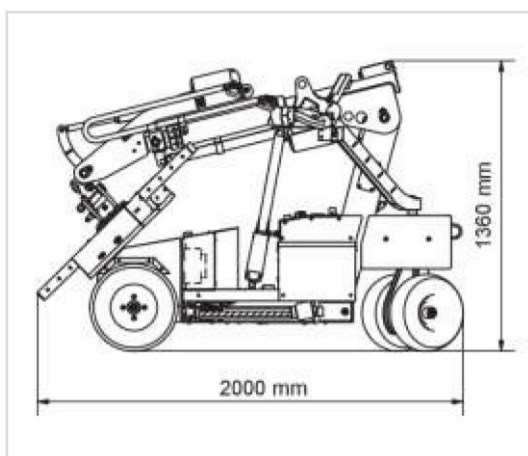

## 425kg Capacity Outdoor Glassworker 425 Glazing Robot

The Glassworker 425 Glazing Robot is very agile and is perfect for use on construction sites or indoors. With a carrying capacity of up to 425 kg and its slim design, it fits through narrow doorways.

The computer-based self-monitoring safety system makes it the safest, a load capacity of 150 kg with fully extended arm the strongest device in the 400 kg class. A wide range of optional accessories as well as the optional lacquer finish in your desired color complete the package.

## 425kg Capacity Outdoor Glassworker 425 Glazing Robot

TECHNICAL DATA	
<b>Lifting Capacity</b>	425 kg
<b>Total Weight</b>	680 kg
<b>Total Height</b>	1360mm
<b>Total Width</b>	820mm
<b>Total Length</b>	2000mm
<b>Lifting Capacity (Fully Extended)</b>	150 kg
<b>Lifting Height (Vertical)</b>	Until 3,0m
<b>Lifting Height (Overhead)</b>	Until 3,4m
<b>Tilting of the Suction Disc</b>	109° Forward 84° Backwards
<b>Side Offset</b>	100mm
<b>Charging Voltage</b>	230 Volt
<b>Batteries</b>	24 V / 2 x 90 Ah
<b>Front Wheel Drive</b>	1,2 Watt
<b>Suction Cups</b>	4 x ø 350mm
<b>Vacuum System</b>	2-circuit-system