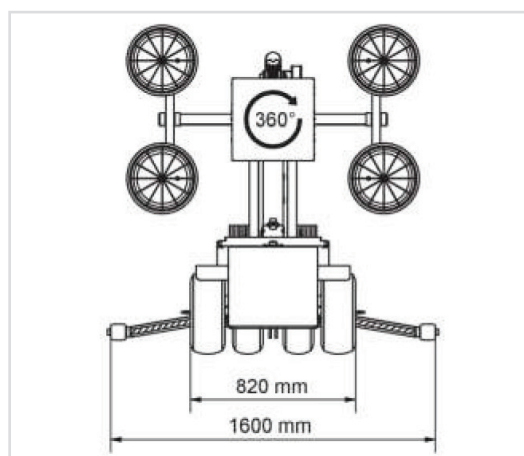

## 425kg Capacity Outdoor Glassworker 425 Glazing Robot

The Glassworker 425 Glazing Robot is very agile and is perfect for use on construction sites or indoors. With a carrying capacity of up to 425 kg and its slim design, it fits through narrow doorways.

The computer-based self-monitoring safety system makes it the safest, a load capacity of 150 kg with fully extended arm the strongest device in the 400 kg class. A wide range of optional accessories as well as the optional lacquer finish in your desired color complete the package.

## 425kg Capacity Outdoor Glassworker 425 Glazing Robot

TECHNICAL DATA	
<b>Lifting Capacity</b>	425 kg
<b>Total Weight</b>	680 kg
<b>Total Height</b>	1360mm
<b>Total Width</b>	820mm
<b>Total Length</b>	2000mm
<b>Lifting Capacity (Fully Extended)</b>	150 kg
<b>Lifting Height (Vertical)</b>	Until 3,0m
<b>Lifting Height (Overhead)</b>	Until 3,4m
<b>Tilting of the Suction Disc</b>	109° Forward 84° Backwards
<b>Side Offset</b>	100mm
<b>Charging Voltage</b>	230 Volt
<b>Batteries</b>	24 V / 2 x 90 Ah
<b>Front Wheel Drive</b>	1,2 Watt
<b>Suction Cups</b>	4 x ø 350mm
<b>Vacuum System</b>	2-circuit-system