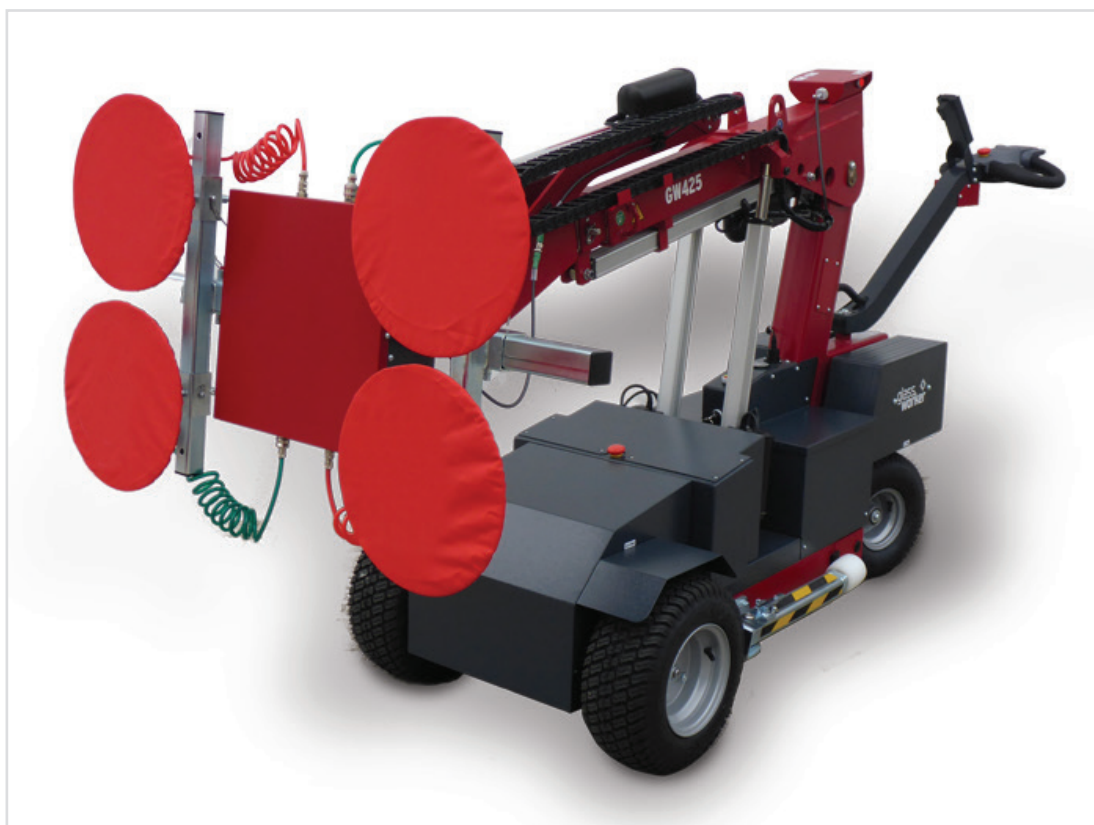

## 425kg Capacity Outdoor Glassworker 425 Glazing Robot

The Glassworker 425 Glazing Robot is very agile and is perfect for use on construction sites or indoors. With a carrying capacity of up to 425 kg and its slim design, it fits through narrow doorways.

The computer-based self-monitoring safety system makes it the safest, a load capacity of 150 kg with fully extended arm the strongest device in the 400 kg class. A wide range of optional accessories as well as the optional lacquer finish in your desired color complete the package.

## 425kg Capacity Outdoor Glassworker 425 Glazing Robot

TECHNICAL DATA	
<b>Lifting Capacity</b>	425 kg
<b>Total Weight</b>	680 kg
<b>Total Height</b>	1360mm
<b>Total Width</b>	820mm
<b>Total Length</b>	2000mm
<b>Lifting Capacity (Fully Extended)</b>	150 kg
<b>Lifting Height (Vertical)</b>	Until 3,0m
<b>Lifting Height (Overhead)</b>	Until 3,4m
<b>Tilting of the Suction Disc</b>	109° Forward 84° Backwards
<b>Side Offset</b>	100mm
<b>Charging Voltage</b>	230 Volt
<b>Batteries</b>	24 V / 2 x 90 Ah
<b>Front Wheel Drive</b>	1,2 Watt
<b>Suction Cups</b>	4 x ø 350mm
<b>Vacuum System</b>	2-circuit-system