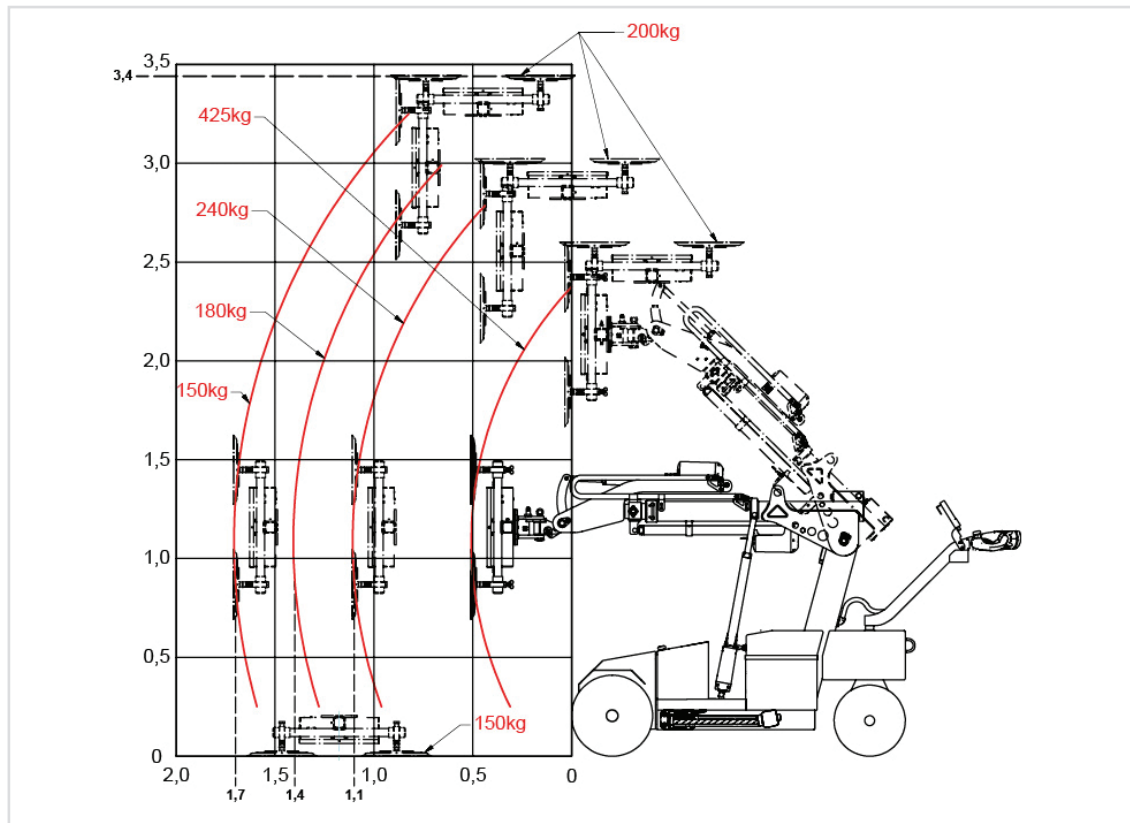

## 425kg Capacity Outdoor Glassworker 425 Glazing Robot

The Glassworker 425 Glazing Robot is very agile and is perfect for use on construction sites or indoors. With a carrying capacity of up to 425 kg and its slim design, it fits through narrow doorways.

The computer-based self-monitoring safety system makes it the safest, a load capacity of 150 kg with fully extended arm the strongest device in the 400 kg class. A wide range of optional accessories as well as the optional lacquer finish in your desired color complete the package.

## 425kg Capacity Outdoor Glassworker 425 Glazing Robot

TECHNICAL DATA	
<b>Lifting Capacity</b>	425 kg
<b>Total Weight</b>	680 kg
<b>Total Height</b>	1360mm
<b>Total Width</b>	820mm
<b>Total Length</b>	2000mm
<b>Lifting Capacity (Fully Extended)</b>	150 kg
<b>Lifting Height (Vertical)</b>	Until 3,0m
<b>Lifting Height (Overhead)</b>	Until 3,4m
<b>Tilting of the Suction Disc</b>	109° Forward 84° Backwards
<b>Side Offset</b>	100mm
<b>Charging Voltage</b>	230 Volt
<b>Batteries</b>	24 V / 2 x 90 Ah
<b>Front Wheel Drive</b>	1,2 Watt
<b>Suction Cups</b>	4 x ø 350mm
<b>Vacuum System</b>	2-circuit-system