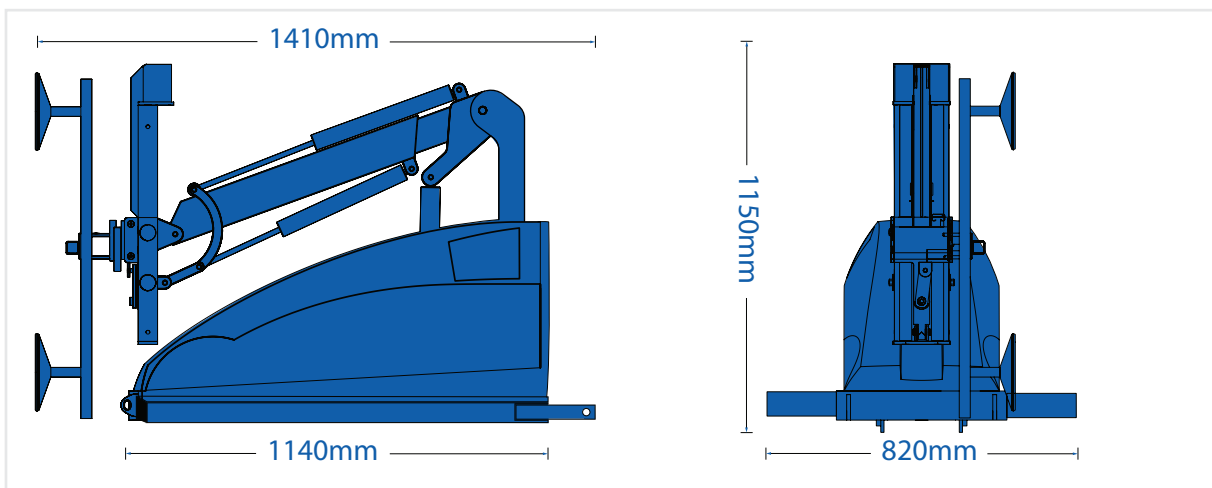

VHIREGW350TH

Glass Worker 350kg Glazing Robot For Forks

The Glass Worker 350kg Glazing Robot For Forks is designed to fit on most telehandlers providing an excellent solution where height or ground conditions prevent the use of a standard Mini Crane.

The Glass Worker 350kg Glazing Robot For Forks has no less than 350 kg lifting capacity and has a 2-circuit vacuum system which provides great security.

The impressive 500 m telescopic feature allows mounting of elements in places where other machines give up.

VHIREGW350TH

Glass Worker 350kg Glazing Robot For Forks

Reach

Pick N Place

TECHNICAL DATA	
Max capacity	350 kg
Max capacity on side	200 kg
Total weight	400kg
External width	820mm
External length	1410mm
External height	1150mm
Min/max extension (front bumper to suction cup)	290/790mm
Max lifting height (to centre of lifting yoke)	2700mm
Side offset	100mm
Fine lift on arm	500mm
Tilt function	180°
Continuous rotation	360°
Suction cups	4 x Ø 270mm
Battery	2 x95 AH