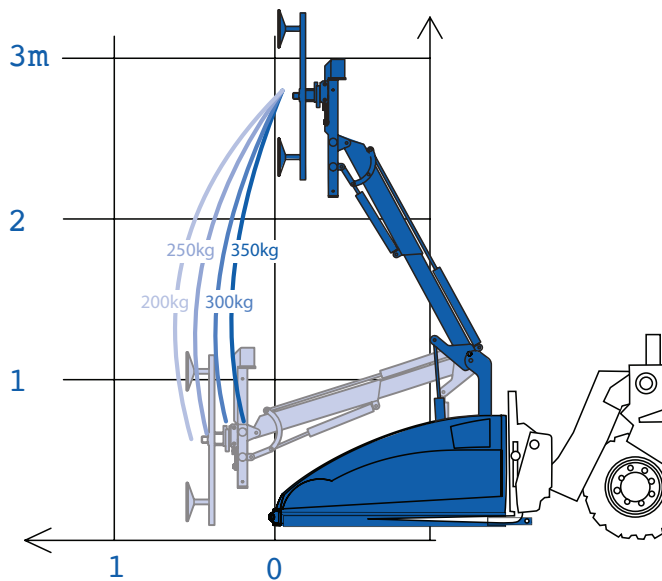

The Glass Worker 350kg Glazing Robot For Forks has no less than 350 kg lifting capacity and has a 2-circuit vacuum system which provides great security.

The impressive 500 m telescopic feature allows mounting of elements in places where other machines give up.

VHIREGW350TH

Glass Worker 350kg Glazing Robot For Forks

Reach

Pick N Place

TECHNICAL DATA	
Max capacity	350 kg
Max capacity on side	200 kg
Total weight	400kg
External width	820mm
External length	1410mm
External height	1150mm
Min/max extension (front bumper to suction cup)	290/790mm
Max lifting height (to centre of lifting yoke)	2700mm
Side offset	100mm
Fine lift on arm	500mm
Tilt function	180°
Continuous rotation	360°
Suction cups	4 x Ø 270mm
Battery	2 x95 AH