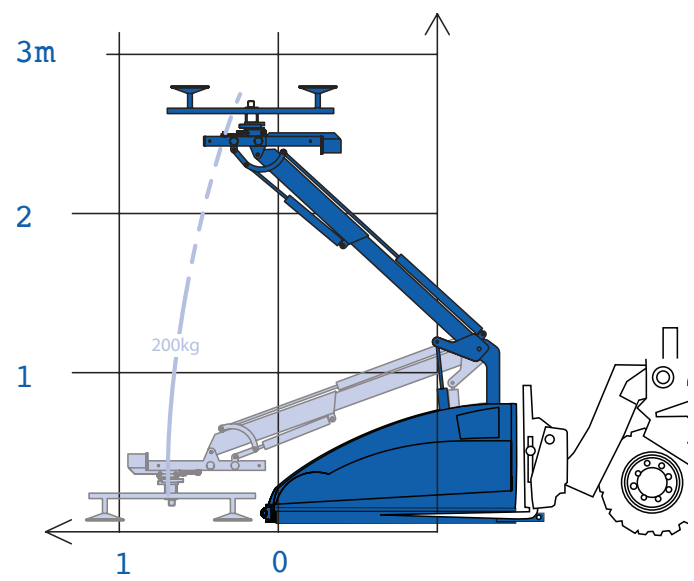

VHIREGW350TH

Glass Worker 350kg Glazing Robot For Forks

Reach

Pick N Place

TECHNICAL DATA	
Max capacity	350 kg
Max capacity on side	200 kg
Total weight	400kg
External width	820mm
External length	1410mm
External height	1150mm
Min/max extension (front bumper to suction cup)	290/790mm
Max lifting height (to centre of lifting yoke)	2700mm
Side offset	100mm
Fine lift on arm	500mm
Tilt function	180°
Continuous rotation	360°
Suction cups	4 x Ø 270mm
Battery	2 x95 AH