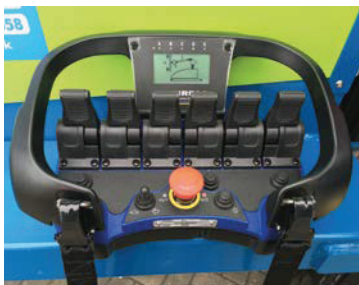

The Glass Worker 350kg Glazing Robot For Forks has no less than 350 kg lifting capacity and has a 2-circuit vacuum system which provides great security.

The impressive 500 m telescopic feature allows mounting of elements in places where other machines give up.